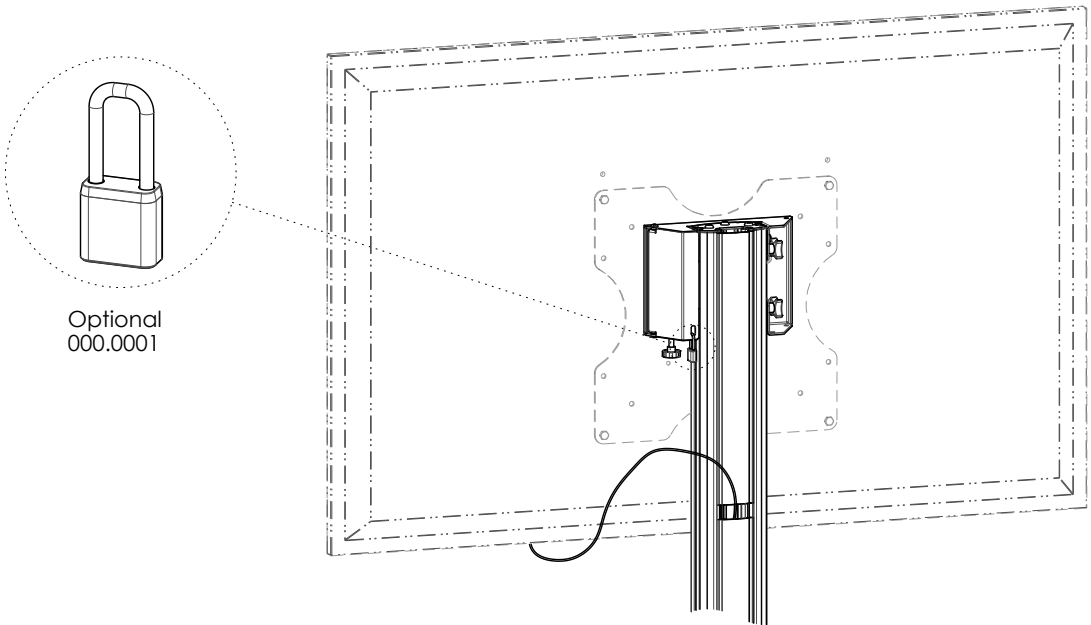

MOUNTING INSTRUCTIONS

MOUNTING INSTRUCTIONS

05

06

Optional
000.0001