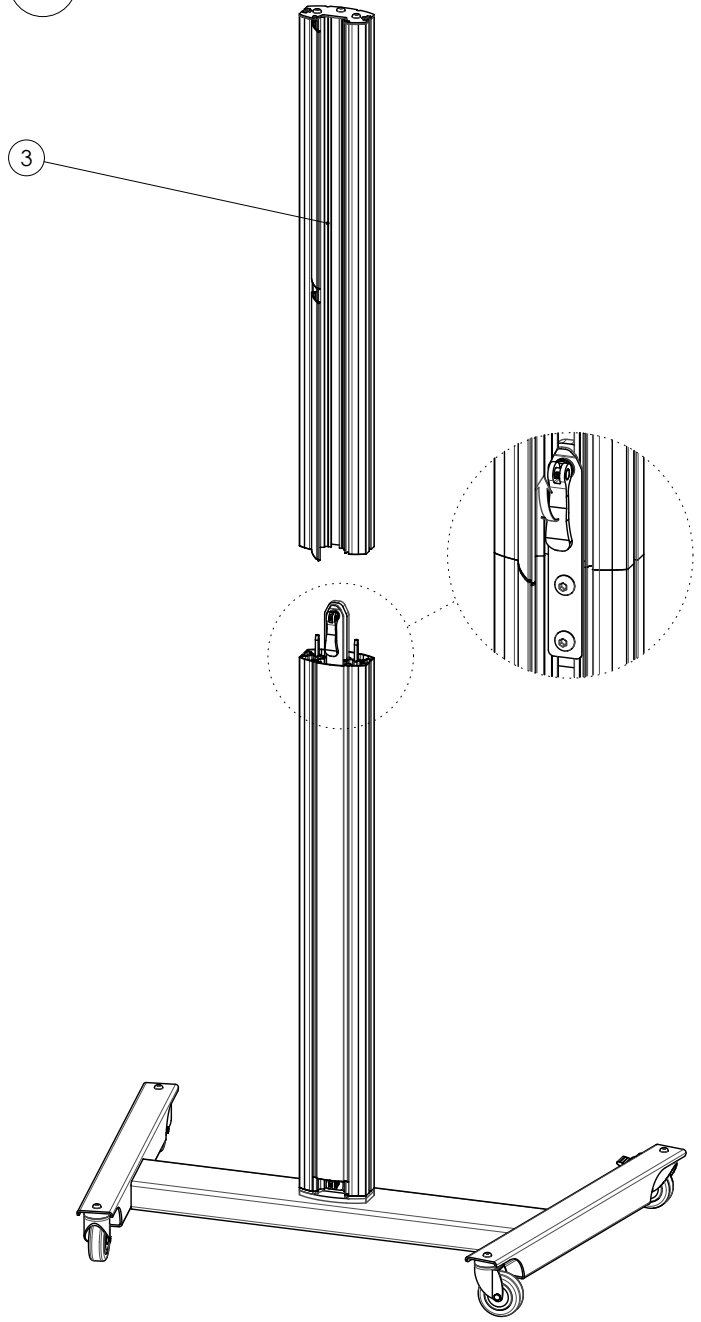

MOUNTING INSTRUCTIONS

062.8500 Fully divisible wheeled stand (light series)

MOUNTING INSTRUCTIONS

MOUNTING INSTRUCTIONS

MAX 30kg

MOUNTING INSTRUCTIONS

MOUNTING INSTRUCTIONS

01

02

MOUNTING INSTRUCTIONS

MOUNTING INSTRUCTIONS

03

04

MOUNTING INSTRUCTIONS

MOUNTING INSTRUCTIONS

05