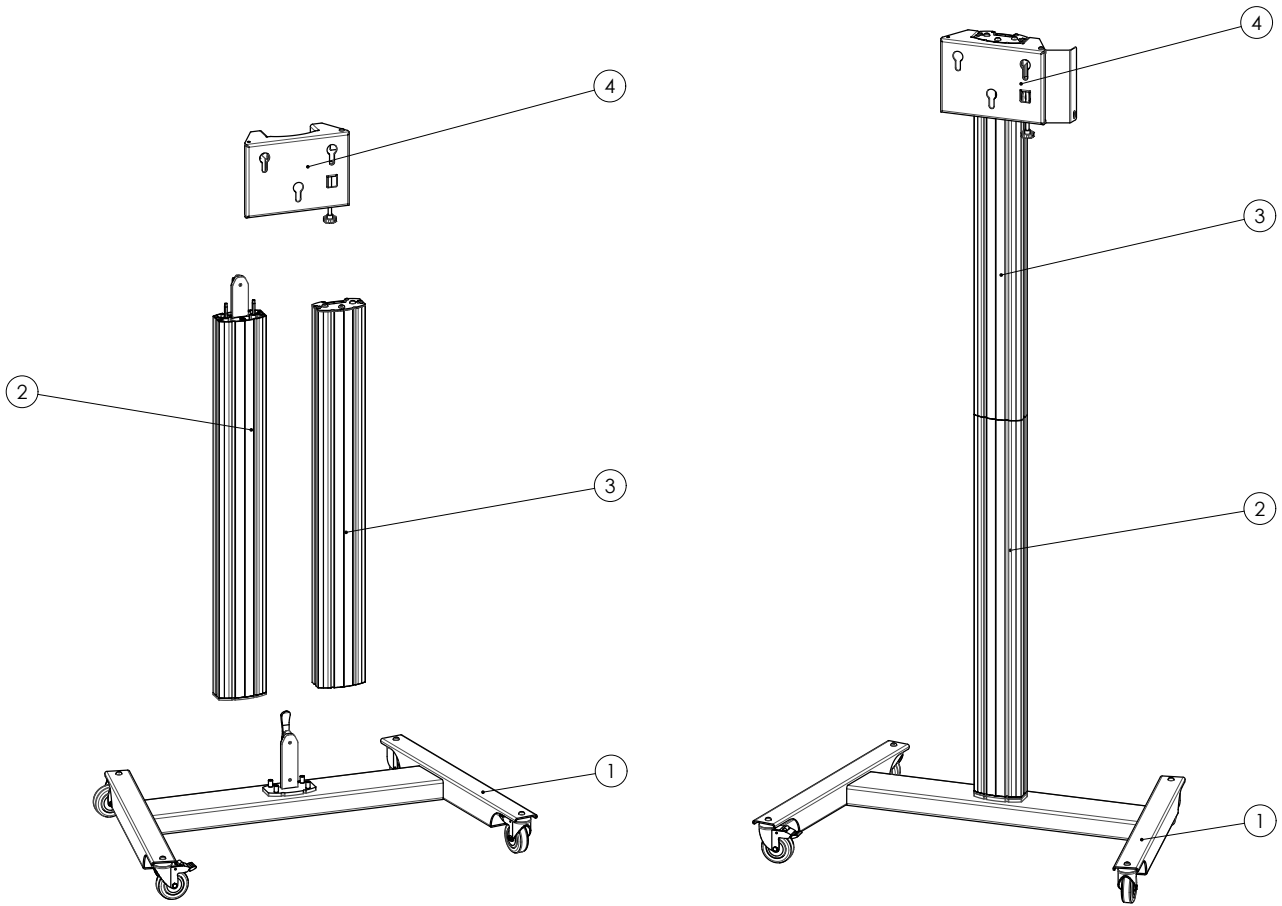

MOUNTING INSTRUCTIONS

062.8500 Fully divisible wheeled stand (light series)

MOUNTING INSTRUCTIONS

MOUNTING INSTRUCTIONS

MAX 30kg

MOUNTING INSTRUCTIONS

MOUNTING INSTRUCTIONS

01

02

MOUNTING INSTRUCTIONS

MOUNTING INSTRUCTIONS

03

04

MOUNTING INSTRUCTIONS

MOUNTING INSTRUCTIONS

05