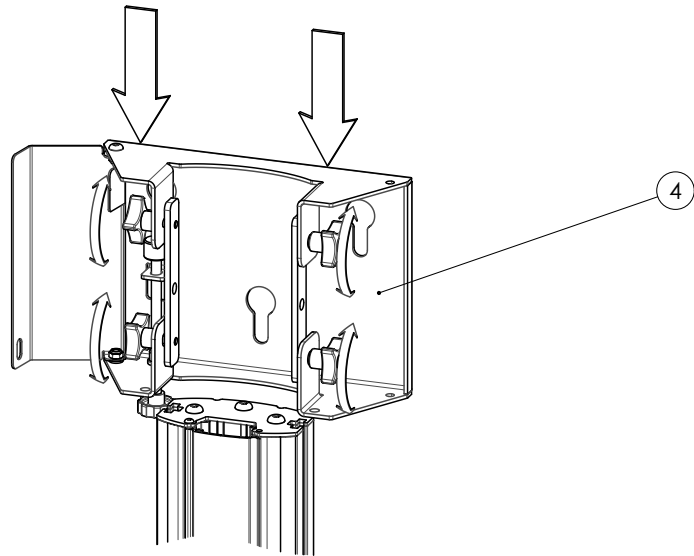

MOUNTING INSTRUCTIONS

062.8500 Fully divisible wheeled stand (light series)

MOUNTING INSTRUCTIONS

MOUNTING INSTRUCTIONS

MAX 30kg

MOUNTING INSTRUCTIONS

MOUNTING INSTRUCTIONS

01

02

MOUNTING INSTRUCTIONS

MOUNTING INSTRUCTIONS

03

04

MOUNTING INSTRUCTIONS

MOUNTING INSTRUCTIONS

05