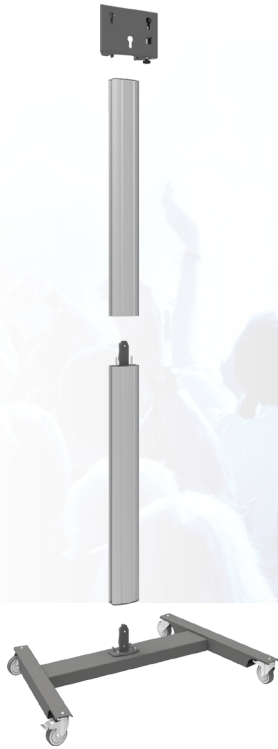

MOUNTING INSTRUCTIONS

062.8500 Fully divisible wheeled stand (light series)

MOUNTING INSTRUCTIONS

MOUNTING INSTRUCTIONS

MAX 30kg

MOUNTING INSTRUCTIONS

MOUNTING INSTRUCTIONS

01

02

MOUNTING INSTRUCTIONS

MOUNTING INSTRUCTIONS

03

04

MOUNTING INSTRUCTIONS

MOUNTING INSTRUCTIONS

05