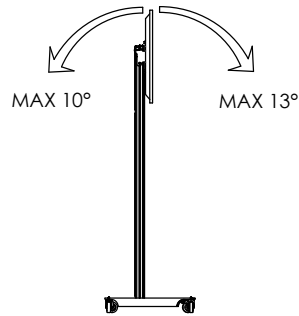

MOUNTING INSTRUCTIONS

062.8500 Fully divisible wheeled stand (light series)

MOUNTING INSTRUCTIONS

MOUNTING INSTRUCTIONS

MAX 30kg

MOUNTING INSTRUCTIONS

MOUNTING INSTRUCTIONS

01