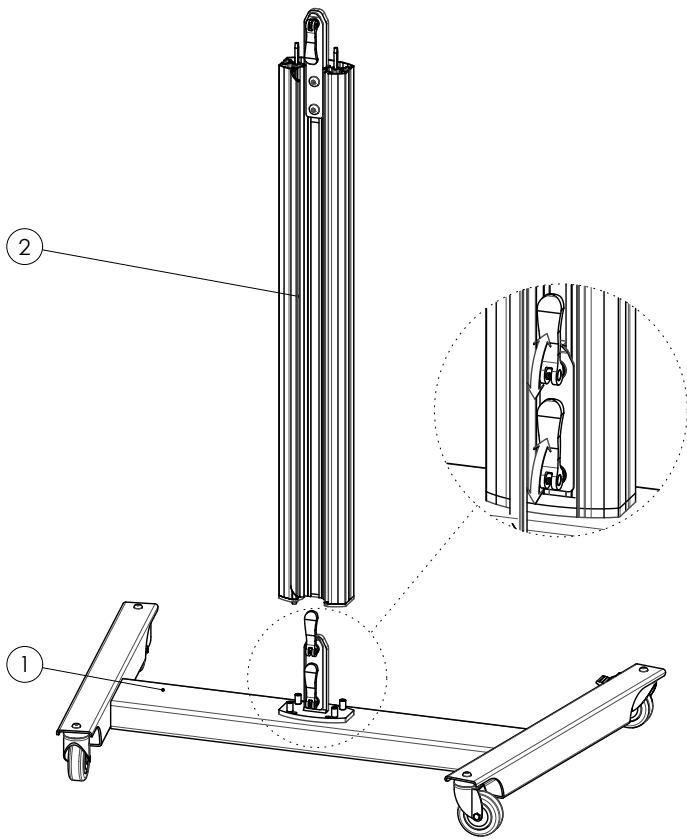

MOUNTING INSTRUCTIONS

062.8500 Fully divisible wheeled stand (light series)

MOUNTING INSTRUCTIONS

MOUNTING INSTRUCTIONS

MAX 30kg

MOUNTING INSTRUCTIONS

MOUNTING INSTRUCTIONS

01

02

MOUNTING INSTRUCTIONS

MOUNTING INSTRUCTIONS

03

04

MOUNTING INSTRUCTIONS

MOUNTING INSTRUCTIONS

05