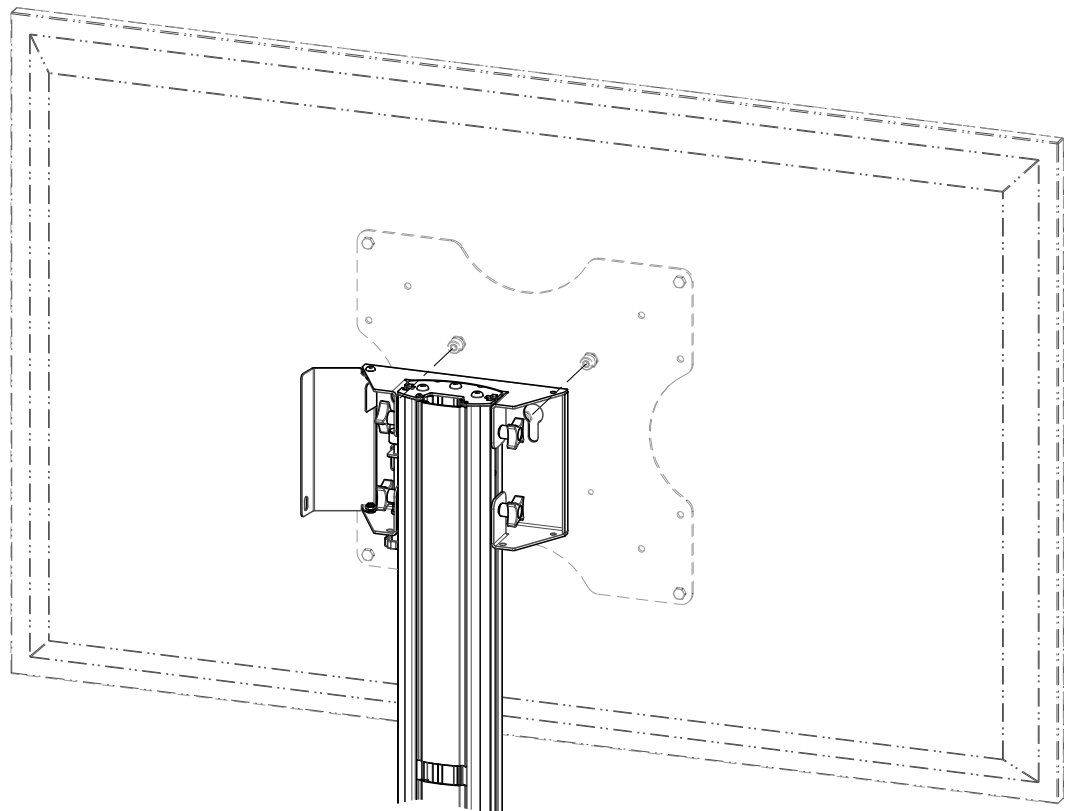

MOUNTING INSTRUCTIONS

062.8500 Fully divisible wheeled stand (light series)

MOUNTING INSTRUCTIONS

MOUNTING INSTRUCTIONS

MAX 30kg

MOUNTING INSTRUCTIONS

MOUNTING INSTRUCTIONS

01

02

MOUNTING INSTRUCTIONS

MOUNTING INSTRUCTIONS

03

04

MOUNTING INSTRUCTIONS

MOUNTING INSTRUCTIONS

05