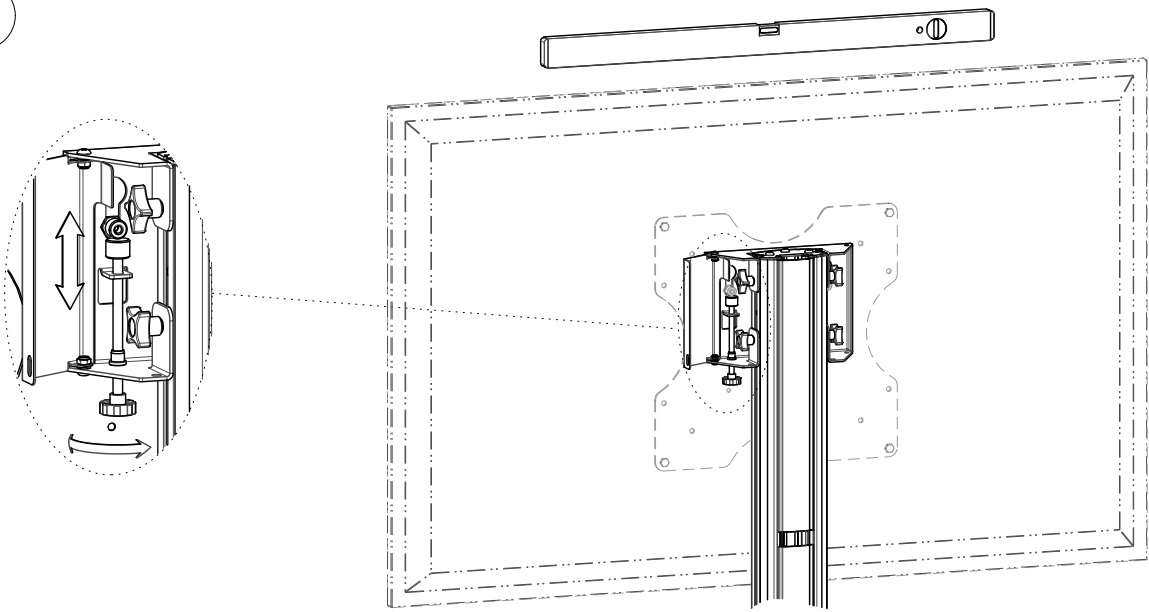

MOUNTING INSTRUCTIONS

062.8500 Fully divisible wheeled stand (light series)

MOUNTING INSTRUCTIONS

MOUNTING INSTRUCTIONS

MAX 30kg

MOUNTING INSTRUCTIONS

MOUNTING INSTRUCTIONS

01

02

MOUNTING INSTRUCTIONS

MOUNTING INSTRUCTIONS

03

04

MOUNTING INSTRUCTIONS

MOUNTING INSTRUCTIONS

05