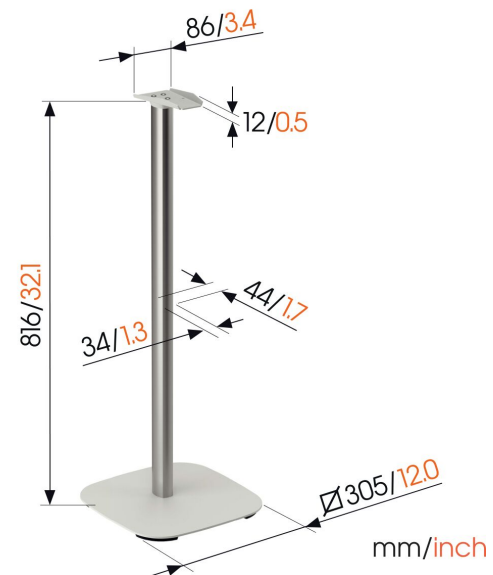

SFS 4133 Sonos speaker stand for Era 300 (white)

Key Benefits

- Get more out of your Sonos speakers
- Enhance your listening experience

Sonos Era 300 speaker stand specially designed to provide a superior listening experience

Want to enhance your Sonos Era 300 listening experience without drilling holes in your walls? The Vogel's speaker stand for Sonos Era 300 speakers is the ideal solution! This 82-cm stand positions your speaker perfectly at ear level. This speaker stand is designed to take your listening experience to the next level.

SFS 4133 Sonos speaker stand for Era 300 (white)

Specifications

Max. weight load (kg)	4.5
Max. weight load (Lbs)	9.92
Cable management	Integrated cable management CIS® Cable Inlay System
Speaker models	Sonos Era 300
Height	816
Width	305
Depth	305
Article number (SKU)	8151331
EAN single box	8712285371967
Colour	White
Certifications	TÜV
TÜV certified	Yes
Guarantee	5 years