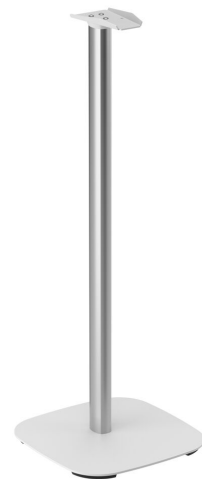

SFS 4133 Sonos speaker stand for Era 300 (white)

Key Benefits

- Get more out of your Sonos speakers
- Enhance your listening experience

Sonos Era 300 speaker stand specially designed to provide a superior listening experience

Want to enhance your Sonos Era 300 listening experience without drilling holes in your walls? The Vogel's speaker stand for Sonos Era 300 speakers is the ideal solution! This 82-cm stand positions your speaker perfectly at ear level. This speaker stand is designed to take your listening experience to the next level.

SFS 4133 Sonos speaker stand for Era 300 (white)

Specifications

Max. weight load (kg)	4.5
Max. weight load (Lbs)	9.92
Cable management	Integrated cable management CIS® Cable Inlay System
Speaker models	Sonos Era 300
Height	816
Width	305
Depth	305
Article number (SKU)	8151331
EAN single box	8712285371967
Colour	White
Certifications	TÜV
TÜV certified	Yes
Guarantee	5 years