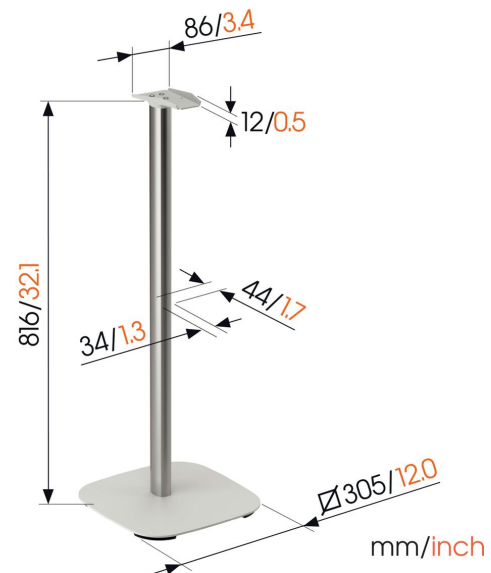

SFS 4133 Sonos speaker stand for Era 300 (white)

Key Benefits

- Get more out of your Sonos speakers
- Enhance your listening experience

Sonos Era 300 speaker stand specially designed to provide a superior listening experience

Want to enhance your Sonos Era 300 listening experience without drilling holes in your walls? The Vogel's speaker stand for Sonos Era 300 speakers is the ideal solution! This 82-cm stand positions your speaker perfectly at ear level. This speaker stand is designed to take your listening experience to the next level.

SFS 4133 Sonos speaker stand for Era 300 (white)

Specifications

Article number (SKU)	8151331
Colour	White
EAN single box	8712285371967
Height	816
Width	305
Depth	305
TÜV certified	Yes
Guarantee	5 years
Cable management	Integrated cable management CIS® Cable Inlay System
Certifications	TÜV
Speaker brand	Sonos
Speaker models	Era 300