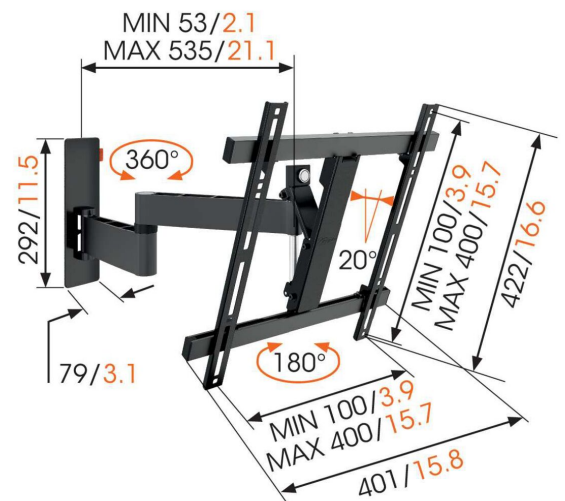

W53070 Full-Motion TV Wall Mount (black)

Key Benefits

- Easily level your TV even after installation
- Guide your cables
- Simply Smart Value: Great comfort for an affordable price
- Smoothly turn your TV up to 180°
- Tilt (up to 20°) to avoid reflections

For TVs up to 55 inch (140 cm)

The W53070 TV wall mount is suitable for 32 to 55 inch (81 to 140 cm) TVs. This sturdy mount supports up to 20 kg (44 lbs). Watching TV from your favourite places Do you find yourself wanting to watch TV from several places in your room? The W53070 full-motion mount from Vogel's helps you do that. Enjoy your favourite series from the couch at night, and then turn the TV for the perfect view of the morning news at the breakfast table.

mm/inch

W53070 Full-Motion TV Wall Mount (black)

Specifications

Article number (SKU)	8453070
Colour	Black
EAN single box	8712285326882
Product size	M
TÜV certified	Yes
Tilt	Tilt up to 20°
Turn	Full motion (up to 180°)
Guarantee	Lifetime
Min. screen size (inch)	32
Max. screen size (inch)	55
Max. weight load (kg/Lbs)	20 / 44.09
Min. hole pattern	100mm x 100mm
Max. hole pattern	400mm x 400mm
Max. bolt size	M8
Max. height of interface (mm)	422
Max. width of interface (mm)	402
Certifications	TÜV
Max. distance to the wall (mm / inch)	540 / 21.26
Min. distance to the wall (mm / inch)	55 / 2.17
Number of pivot points	3
Universal or fixed hole pattern	Universal