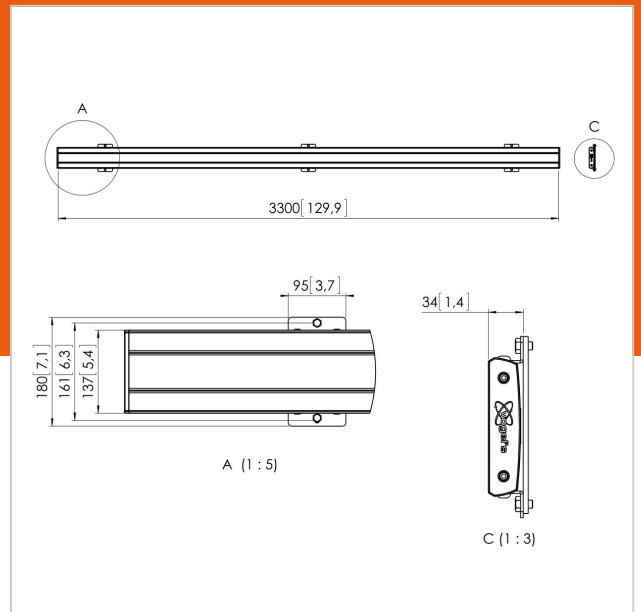

PFB 3433 Display interface bar black

Article number (SKU)
Colour

7234330
Black

Key Benefits

- Endlessly expandable
- Modular
- Quick and easy installation

The PFB 3433 interface bar is a part of the modular Connect-it system which can be used for ceiling, floor and wall mounting. The PFB 3433 with a length of 3300 mm is ideal for mounting multiple displays. The PFB 3433 can be used in combination with other interface bars of the PFB 34xx series by using the interface bar coupler (PFA 9104). The advantage of the modularity is that you create almost any desirable length without cutting.

PFB 3433 Display interface bar black

www.vogels.com

VOGEL'S HOLDING BV 2019 (c) All rights reserved.
Subject to printing errors, technical and price amendments.
Date:2019-09-27

Specifications

Product type number	PFB 3433
Article number (SKU)	7234330
Colour	Black
EAN single box	8712285328787
Width	3300
TÜV certified	Yes
Guarantee	5 years
Max. height of interface (mm)	180
Max. width of interface (mm)	3315
Fischer inside	Yes
Max. depth of interface (mm)	35
Max. horizontal hole pattern (mm)	3250
Max. weight load on pole (kg)	160
Max. weight load on wall (kg)	160
Min. horizontal hole pattern (mm)	100