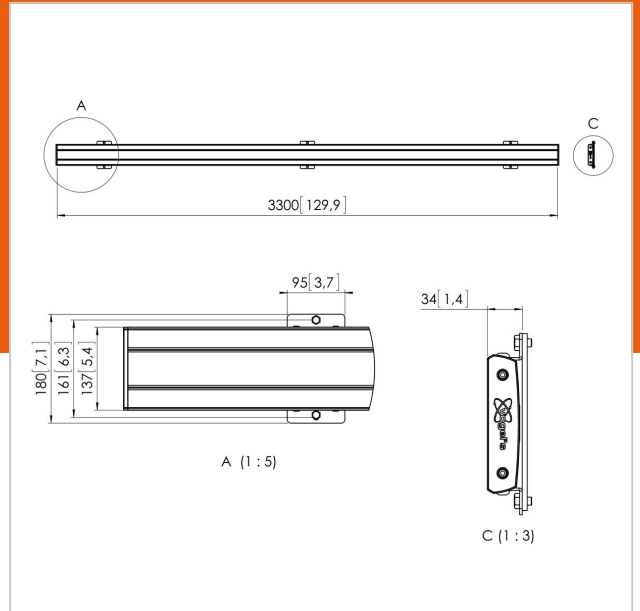

## PFB 3433 Display interface bar black

Article number (SKU)  
Colour

7234330  
Black

### Key Benefits

- Endlessly expandable
- Modular
- Quick and easy installation

The PFB 3433 interface bar is a part of the modular Connect-it system which can be used for ceiling, floor and wall mounting. The PFB 3433 with a length of 3300 mm is ideal for mounting multiple displays. The PFB 3433 can be used in combination with other interface bars of the PFB 34xx series by using the interface bar coupler (PFA 9104). The advantage of the modularity is that you create almost any desirable length without cutting.

## Specifications

Product type number	PFB 3433
Article number (SKU)	7234330
Colour	Black
EAN single box	8712285328787
Width	3300
TÜV certified	Yes
Guarantee	5 years
Max. height of interface (mm)	180
Max. width of interface (mm)	3315
Fischer inside	Yes
Max. depth of interface (mm)	35
Max. horizontal hole pattern (mm)	3250
Max. weight load on pole (kg)	160
Max. weight load on wall (kg)	160
Min. horizontal hole pattern (mm)	100