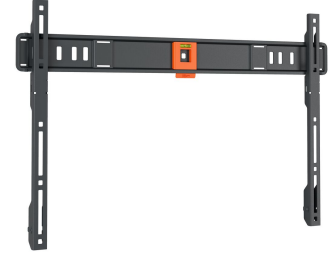

TVM 1609 Fixed TV Wall Mount

Key Benefits

- Minimal distance to the wall (only 2.2 cm)
- SoffLock™: secure your TV simply
- Spirit level included

Flat TV wall mount for TVs from 40 to 100 inches

Want to mount your beautiful flat screen TV on the wall quickly and easily? This QUICK Fixed TV wall mount makes it easy. The TV wall mount is suitable for TVs from 40 to 100 inches and weighing up to 75 kg. The wall mount fixes your TV firmly in place. It has no turn or tilt function. Installation takes 20 minutes at most. The result is a TV mounted quickly, safely and super-tight to the wall. The space between the TV and the wall is only 2.2 cm.

TVM 1609 Fixed TV Wall Mount

Specifications

Article number (SKU)	1816090
Colour	Black
EAN single box	8712285356261
Product size	L
TÜV certified	Yes
Guarantee	5 years
Min. screen size (inch)	40
Max. screen size (inch)	100
Max. weight load (kg/Lbs)	75 / 165.35
Min. hole pattern	100mm x 100mm
Max. hole pattern	600mm x 400mm
Max. bolt size	M8
Max. height of interface (mm)	428
Max. width of interface (mm)	675
Certifications	TÜV
Max. horizontal hole pattern (mm)	600
Max. vertical hole pattern (mm)	400
Min. distance to the wall (mm / inch)	22 / 0.87
Min. horizontal hole pattern (mm)	100
Min. vertical hole pattern (mm)	100
Spirit level included	Yes
Universal or fixed hole pattern	Universal