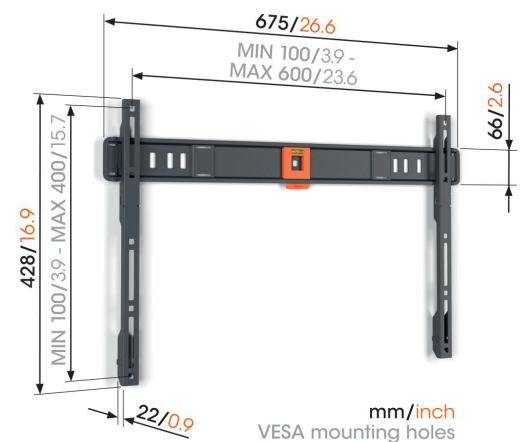

TVM 1609 Fixed TV Wall Mount

Key Benefits

- Minimal distance to the wall (only 2.2 cm)
- SoffLock™: secure your TV simply
- Spirit level included

Flat TV wall mount for TVs from 40 to 100 inches

Want to mount your beautiful flat screen TV on the wall quickly and easily? This QUICK Fixed TV wall mount makes it easy. The TV wall mount is suitable for TVs from 40 to 100 inches and weighing up to 75 kg. The wall mount fixes your TV firmly in place. It has no turn or tilt function. Installation takes 20 minutes at most. The result is a TV mounted quickly, safely and super-tight to the wall. The space between the TV and the wall is only 2.2 cm.

TVM 1609 Fixed TV Wall Mount

Specifications

Article number (SKU)	1816090
Colour	Black
EAN single box	8712285356261
Product size	L
TÜV certified	Yes
Guarantee	5 years
Min. screen size (inch)	40
Max. screen size (inch)	100
Max. weight load (kg/Lbs)	75 / 165.35
Min. hole pattern	100mm x 100mm
Max. hole pattern	600mm x 400mm
Max. bolt size	M8
Max. height of interface (mm)	428
Max. width of interface (mm)	675
Certifications	TÜV
Max. horizontal hole pattern (mm)	600
Max. vertical hole pattern (mm)	400
Min. distance to the wall (mm / inch)	22 / 0.87
Min. horizontal hole pattern (mm)	100
Min. vertical hole pattern (mm)	100
Spirit level included	Yes
Universal or fixed hole pattern	Universal