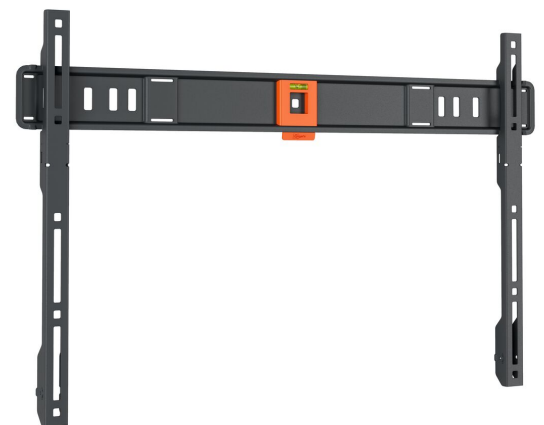

TVM 1609 Fixed TV Wall Mount

Key Benefits

- Minimal distance to the wall (only 2.2 cm)
- SoffLock™: secure your TV simply
- Spirit level included

Flat TV wall mount for TVs from 40 to 100 inches

Want to mount your beautiful flat screen TV on the wall quickly and easily? This QUICK Fixed TV wall mount makes it easy. The TV wall mount is suitable for TVs from 40 to 100 inches and weighing up to 75 kg. The wall mount fixes your TV firmly in place. It has no turn or tilt function. Installation takes 20 minutes at most. The result is a TV mounted quickly, safely and super-tight to the wall. The space between the TV and the wall is only 2.2 cm.

TVM 1609 Fixed TV Wall Mount

Specifications

Article number (SKU)	1816090
Colour	Black
EAN single box	8712285356261
Product size	L
TÜV certified	Yes
Guarantee	5 years
Min. screen size (inch)	40
Max. screen size (inch)	100
Max. weight load (kg/Lbs)	75 / 165.35
Min. hole pattern	100mm x 100mm
Max. hole pattern	600mm x 400mm
Max. bolt size	M8
Max. height of interface (mm)	428
Max. width of interface (mm)	675
Certifications	TÜV
Max. horizontal hole pattern (mm)	600
Max. vertical hole pattern (mm)	400
Min. distance to the wall (mm / inch)	22 / 0.87
Min. horizontal hole pattern (mm)	100
Min. vertical hole pattern (mm)	100
Spirit level included	Yes
Universal or fixed hole pattern	Universal