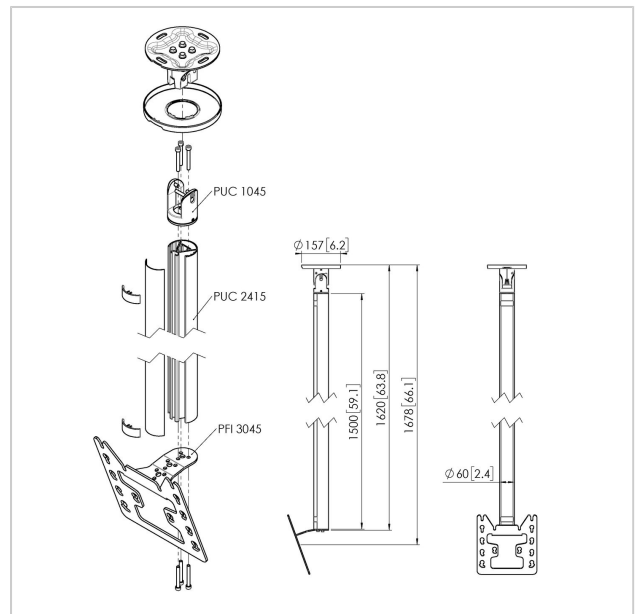

CT241522S Ceiling mount turn

Article number (SKU)
Colour

7955044
Silver

Key Benefits

- Stylish high-end design
- Easy install
- Post-installation levelling

Ceiling mount kit CT241522

Display size: Fitment: 200x200Max. load: 30 kg - 66 lbs Kit consists of: • 1x PUC 1045 Ceiling plate turn and tilt • 1x PUC 2415 Pole 150 cm • 1x PFI 3045 Display interface

CT241522S Ceiling mount turn

www.vogels.com

VOGEL'S HOLDING BV 2019 (c) All rights reserved.
Subject to printing errors, technical and price amendments.
Date:2020-08-26

Specifications

Product type number	CT241522	Min. screen size (inch)	19
Article number (SKU)	7955044	Min. vertical hole pattern (mm)	100
Colour	Silver	Orientation	Landscape / Portrait
EAN single box	8712285346989	Universal or fixed hole pattern	Fixed
Length	1803		
Width	130		
Depth	450		
TÜV certified	Yes		
Turn	Up to 360°		
Guarantee	5 years		
Max. weight load (kg)	30		
Max. bolt size	M8		
Max. height of interface (mm)	253		
Max. width of interface (mm)	240		
Ceiling types	Flat / inclined ceiling		
Height options	Fixed height		
Levelling function	Post-installation horizontal levelling		
Max. distance to ceiling - center display (mm)	1678		
Max. horizontal hole pattern (mm)	200		
Max. screen size (inch)	43		
Max. vertical hole pattern (mm)	200		
Min. horizontal hole pattern (mm)	100		