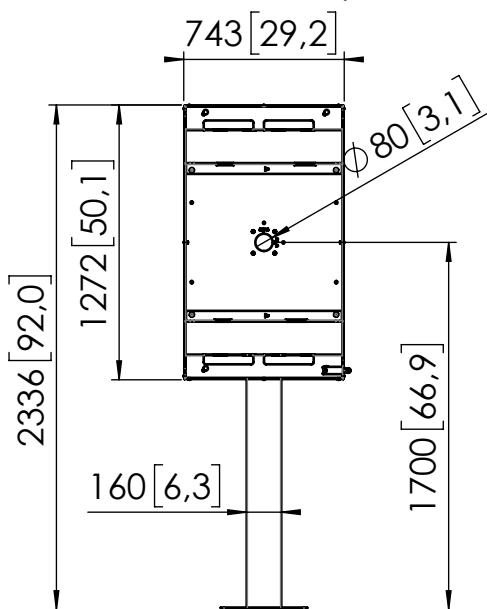

Compatible display:
SAMSUNG OH55DX

Screen size: 55"
Max weight: 38 Kg / 83.8 LBS

Mounting kit display included

Mounting material floor
not included (Min pull-out
strength 4Kn per bolt)

Landscape