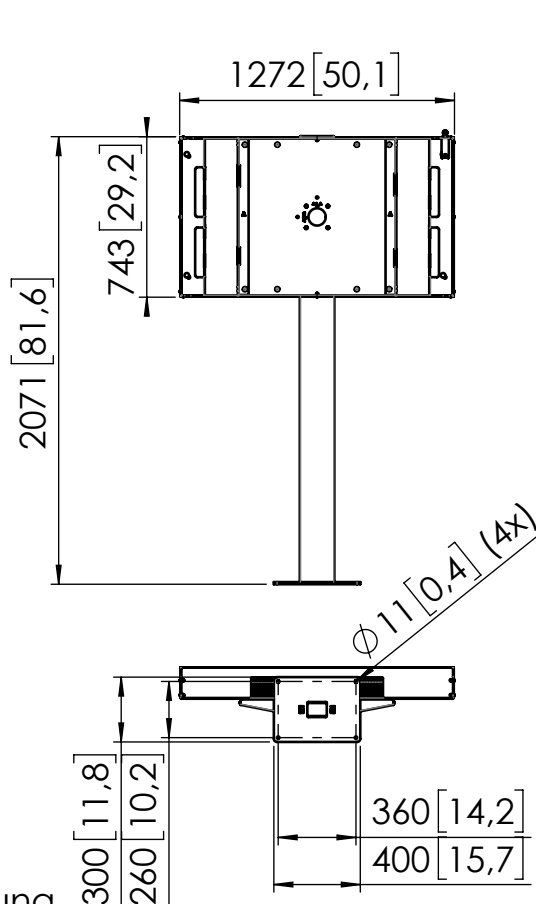

Product data sheet

DATASHEET | OFM SAMSUNG OH55DX STAND

Dimensions in mm [inch]

Compatible display:
SAMSUNG OH55DX

Screen size: 55"
Max weight: 38 Kg / 83.8 LBS

Mounting kit display included

Mounting material floor
not included (Min pull-out
strength 4Kn per bolt)

Portrait

Design approved by Samsung

Note: This document and specifications herein are confidential and the exclusive property of Vogel's Products b.v. Neither this design nor any information contained in this drawing may be reproduced or disclosed to others without written consent of Vogel's Products b.v. The design and information will not be reproduced, copied or used, either in part or in its entirety, as the basis for the manufacture or sale of items without written permission.
Warning: Please study all instructions and illustrations carefully before installation.
Information in this document is subject to change without further notice.