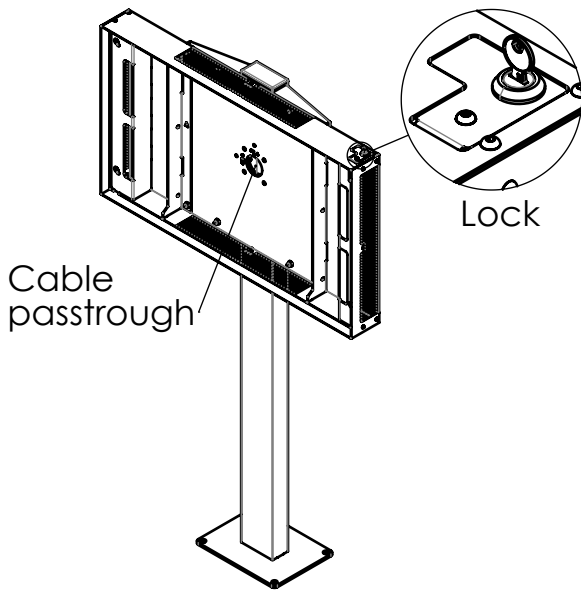

## DATASHEET | OFM SAMSUNG OH55DX STAND

Dimensions in mm [inch]

Compatible display:  
SAMSUNG OH55DX

Screen size: 55"  
Max weight: 38 Kg / 83.8 LBS

Mounting kit display included

Mounting material floor  
not included (Min pull-out  
strength 4Kn per bolt)