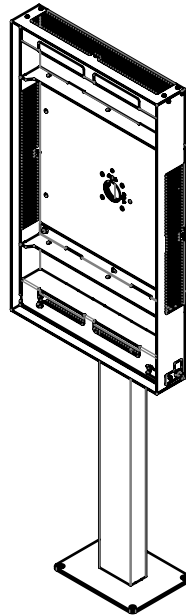

## DATASHEET | OFM SAMSUNG OH55DX STAND

Dimensions in mm [inch]

Compatible display:  
SAMSUNG OH55DX

Screen size: 55"  
Max weight: 38 Kg / 83.8 LBS

Mounting kit display included

Mounting material floor  
not included (Min pull-out  
strength 4Kn per bolt)

Landscape

Portrait

Design approved by Samsung

**Note:** This document and specifications herein are confidential and the exclusive property of Vogel's Products b.v. Neither this design nor any information contained in this drawing may be reproduced or disclosed to others without written consent of Vogel's Products b.v. The design and information will not be reproduced, copied or used, either in part or in its entirety, as the basis for the manufacture or sale of items without written permission.  
**Warning:** Please study all instructions and illustrations carefully before installation.  
Information in this document is subject to change without further notice.