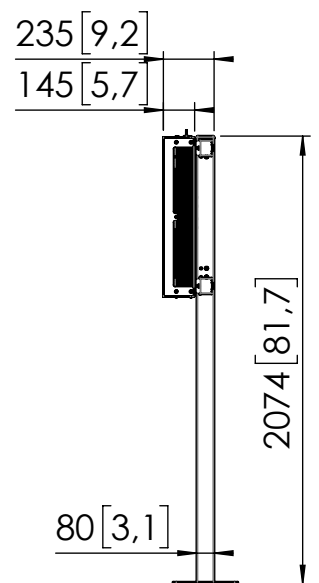

Product data sheet

DATASHEET | OFM SAMSUNG OH55DX STAND

Dimensions in mm [inch]

Compatible display:
SAMSUNG OH55DX

Screen size: 55"
Max weight: 38 Kg / 83.8 LBS

Mounting kit display included

Mounting material floor
not included (Min pull-out
strength 4Kn per bolt)

Portrait

Design approved by Samsung

Note: This document and specifications herein are confidential and the exclusive property of Vogel's Products b.v. Neither this design nor any information contained in this drawing may be reproduced or disclosed to others without written consent of Vogel's Products b.v. The design and information will not be reproduced, copied or used, either in part or in its entirety, as the basis for the manufacture or sale of items without written permission.
Warning: Please study all instructions and illustrations carefully before installation.
Information in this document is subject to change without further notice.