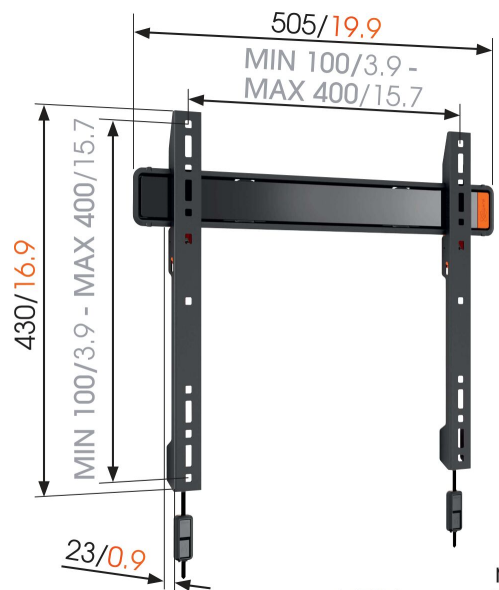

WALL 2205 Fixed TV Wall Mount

For TVs up to 55 inch (140 cm)

The WALL 2205 TV wall mount is suitable for 32 to 55 inch (81 to 140 cm) TVs. This sturdy mount supports up to 50 kg (121 lbs). Your TV like a piece of fine art on your wall Use the WALL 2205 TV wall mount to mount your TV flat and secure against the wall. A great way to save space in a narrow room. Click the screen securely into place with Vogel's Autolock system.

mm/inch
VESA mounting holes

WALL 2205 Fixed TV Wall Mount

Specifications

Min. screen size (inch)	32
Max. screen size (inch)	55
Max. height of interface (mm)	430
Max. width of interface (mm)	505
Article number (SKU)	8350070
EAN single box	8712285329906
Guarantee	Lifetime