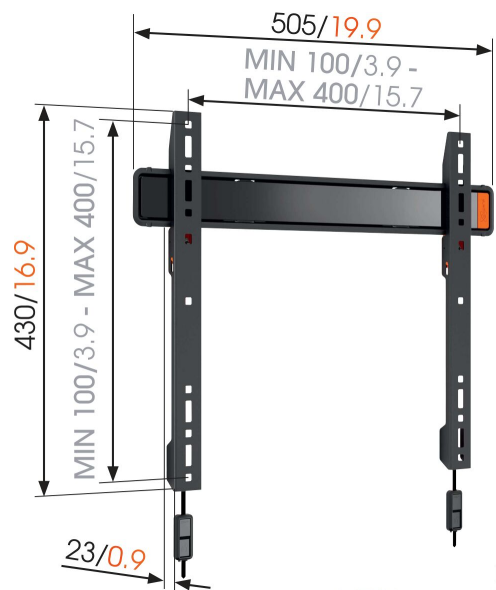

WALL 2205 Fixed TV Wall Mount

For TVs up to 55 inch (140 cm)

The WALL 2205 TV wall mount is suitable for 32 to 55 inch (81 to 140 cm) TVs. This sturdy mount supports up to 50 kg (121 lbs). Your TV like a piece of fine art on your wall Use the WALL 2205 TV wall mount to mount your TV flat and secure against the wall. A great way to save space in a narrow room. Click the screen securely into place with Vogel's Autolock system.

mm/inch
VESA mounting holes

WALL 2205 Fixed TV Wall Mount

Specifications

Article number (SKU)	8350070
EAN single box	8712285329906
Guarantee	Lifetime
Min. screen size (inch)	32
Max. screen size (inch)	55
Max. bolt size	M8
Max. height of interface (mm)	430
Max. width of interface (mm)	505
Min. distance to the wall (mm / inch)	23 / 0.91