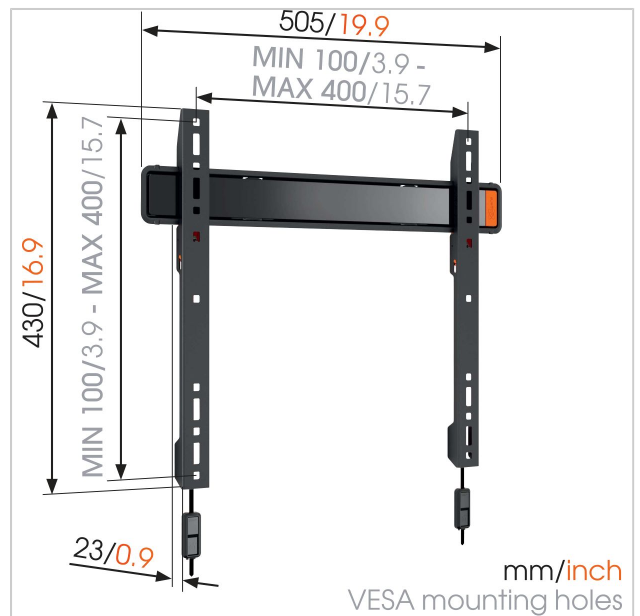

WALL 2205 Fixed TV Wall Mount

Article number (SKU)
Colour

8350070

Key Benefits

- Lock your TV securely in place
- Mount your TV only 2,3 cm from the wall
- Simply Smart Value: Great comfort for an affordable price

For TVs up to 55 inch (140 cm)

The WALL 2205 TV wall mount is suitable for 32 to 55 inch (81 to 140 cm) TVs. This sturdy mount supports up to 50 kg (121 lbs). Your TV like a piece of fine art on your wall Use the WALL 2205 TV wall mount to mount your TV flat and secure against the wall. A great way to save space in a narrow room. Click the screen securely into place with Vogel's Autolock system.

The WALL series: simply smart value

Mounting your TV on the wall saves space, making even the smallest of rooms feel bigger. The modern and trendy Vogel's WALL series is the ideal choice when you are looking for an affordable TV wall bracket with a quality build and clean finish. It's simply smart value. Want to reduce reflections in your TV? Are you fed up with that nasty glare from the evening sun? Try our tilting TV wall brackets to reduce reflections and glare.

WALL 2205 Fixed TV Wall Mount

www.vogels.com

VOGEL'S HOLDING BV 2019 (c) All rights reserved.
Subject to printing errors, technical and price amendments.
Date: 2019-02-13

Specifications

| | |
|--------------------------------|---------------|
| Product type number | WALL 2205 |
| Article number (SKU) | 8350070 |
| EAN single box | 8712285329906 |
| Guarantee | Lifetime |
| Min. screen size (inch) | 32 |
| Max. screen size (inch) | 55 |
| Max. bolt size | M8 |
| Max. height of interface (mm) | 430 |
| Max. width of interface (mm) | 505 |
| Min. distance to the wall (mm) | 23 |
| Product group | Tv mount flat |
| Product line | WALL |