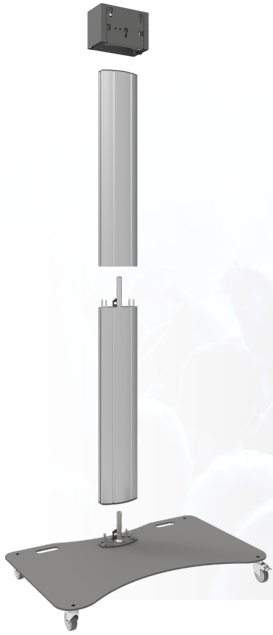

Divisible trolley

062.3500 Fully divisible trolley for flat panels up to 90 inch, 85 kg, single construction

The SmartMetals fully divisible stand is particularly suitable for rental applications. Due to the stand being divided in 4 parts: the base plate, the column in two parts of 95cm and the stand head, the stand and the screen can be transported compact in a flightcase. Furthermore this stand has three separate cable ducts, the screen can be protected from theft by means of a padlock and it can be installed without using any tools. A screen mount with three point coupling bolts should be added, which can be chosen by looking at the weight and mounting pattern of the screen.

Divisible trolley

Features

Maximum length: 2000 mm

Weight: 77.50 kg

Colour: Dark grey, Aluminium

Maximum load: 85 kg

Screen position: Landscape, Portrait

Inch range: max. 90 inch

Mobile / fixed: Mobile

Height adjustment: Manual

Bracket/interface: Excluded

Type bracket/interface: Three-point coupling

Mounting system: Three-point coupling

Cable duct: 15, 35, 15 mm Ø