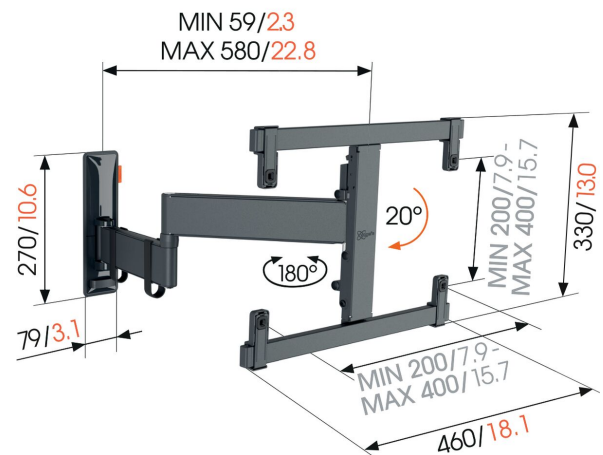

TVM 3463 Full-Motion TV Wall Mount

Key Benefits

- Ideal for OLED TVs
- Seamless, minimalistic design
- Smooth OneFinger™ Movement - Thanks to coated bearings and precision steel shafts
- Easily lock and release with TiltAnchor™
- Keep your TV always level (horizontally and vertically)

Full-motion TV wall mount for OLED TVs from 32 to 65 inches - stylish and safe

Are you looking for a safe, full-motion TV wall mount for your fragile OLED TV? A wall mount that perfectly matches the minimalistic design of your TV? Meet the stylish COMFORT Full-Motion+ TV wall mount. The wall mount is suitable for OLED TVs from 32 to 65 inches and weighing up to 25 kg. It can turn a full 180°. This allows you to effortlessly enjoy your beautiful OLED TV from anywhere in the room.

mm/inch
VESA mounting holes

TVM 3463 Full-Motion TV Wall Mount

Specifications

Article number (SKU)	3834630
Colour	Black
EAN single box	8712285355806
Product size	OLED M
TÜV certified	Yes
Tilt	Tilt up to 20°
Turn	Up to 180°
Guarantee	10 years
Min. screen size (inch)	32
Max. screen size (inch)	65
Max. weight load (kg)	25
Min. hole pattern	200mm x 200mm
Max. hole pattern	400mm x 400mm
Max. bolt size	M8
Max. height of interface (mm)	430
Max. width of interface (mm)	460
Cable management	Cable clips
Max. distance to the wall (mm)	580
Max. horizontal hole pattern (mm)	400
Max. vertical hole pattern (mm)	400
Min. distance to the wall (mm)	59
Number of pivot points	3
Spirit level included	Yes
Universal or fixed hole pattern	Universal