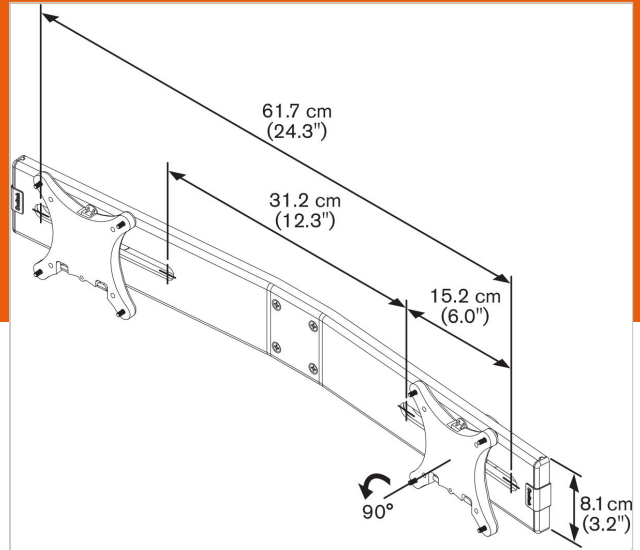

PFA 9102 Dual monitor adapter for PFD

Article number (SKU) 7191024
Colour Silver

More and more people are using two monitors at a time. This is very easy to install with the PFA 9102.

The two monitors will be perfectly aligned next to each other and move as one monitor. PFA 9102 is available for mounting two monitors vertically above each other. This mount supports up to 6.5 kg for each monitor. PFA 9102 fits the PFD 8522, 8523, 8541 and 8543.

PFA 9102 Dual monitor adapter for PFD

www.vogels.com

VOGEL'S HOLDING BV 2019 (c) All rights reserved.
Subject to printing errors, technical and price amendments.
Date: 2019-05-17

Specifications

Product type number	PFA 9102
Article number (SKU)	7191024
Colour	Silver
EAN single box	8712285318382
Guarantee	10 years
Max. weight load (kg)	12
Max. display width (mm)	580
Max. screen size (inch)	24
Min. screen size (inch)	10