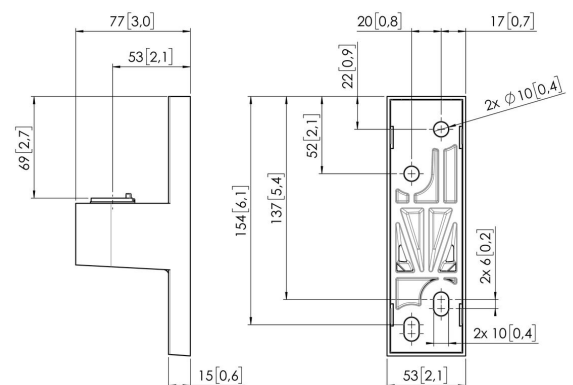

MOMO C101 Wall Mount Component for MOMO Motion and Motion Plus (black)

Største fordele

Build your ideal monitor arm The MOMO C101 Wall Mount Component is part of MOMO Motion and Motion+. Specially designed for wall mounting. The MOMO C101 is suitable for monitors up to 49". Endless possibilities Create a multi-monitor set-up with just a few components. Including both straight and angled positions. MOMO monitor arm accessories and components are installed using just one allen (hex) key, cleverly integrated into the product. So you'll always have the right tool at hand.

MOMO C101 Wall Mount Component for MOMO Motion and Motion Plus (black)

Specifikationer

Varenummer	7161010
Farve	Sort
EAN enkelt pakke	8712285353901
TÜV-certificeret	Ja
Garanti	10 år

VOGEL'S HOLDING BV (©)