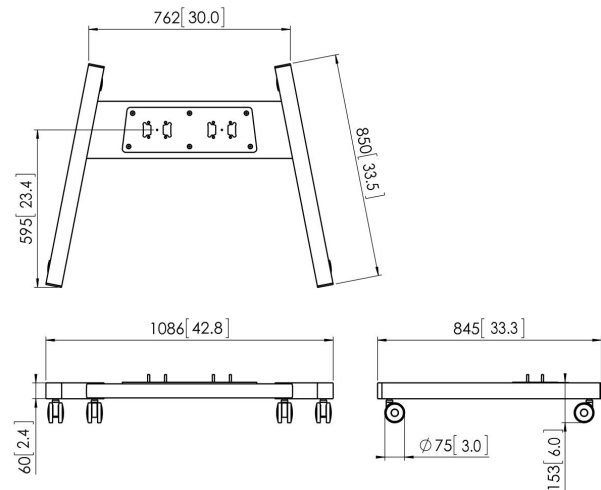

PFT 8530 Trolley Frame (black)

The PFT8530 trolley frame is a part of the modular Connect-it system with which you can create a mobile solution. The double pole construction allows it to be used for large- to extra large-sized displays. The extra stability makes it ideal for interactive displays. The PFA 9126 will automatically be delivered with the PFT 8530

PFT 8530 Trolley Frame (black)

Specifications

Article number (SKU)	7328530
Colour	Black
EAN single box	8712285323942
Height	153
Width	1086
Depth	849
TÜV certified	Yes
Guarantee	5 years

VOGEL'S HOLDING BV (©)