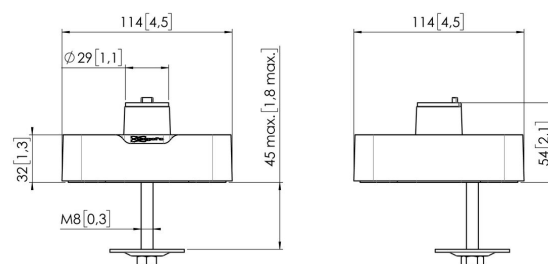

## MOMO C104 Base with Pivot Component (white)

### Største fordele

Build your ideal monitor arm The MOMO C 104 Base with Pivot Component is part of MOMO Motion and Motion+. Specially designed for desk mounting. Endless possibilities Create a multi-monitor set-up with just a few components. Including both straight and angled positions. MOMO monitor arm accessories and components are installed using just one allen (hex) key, cleverly integrated into the product. So you'll always have the right tool at hand.

# Specifikationer

|                  |               |
|------------------|---------------|
| Varenummer       | 7161041       |
| Farve            | Hvid          |
| EAN enkelt pakke | 8712285354045 |
| Højde            | 54            |
| Bredde           | 114           |
| Dybde            | 114           |
| TÜV-certificeret | Ja            |
| Garanti          | 10 år<br>True |