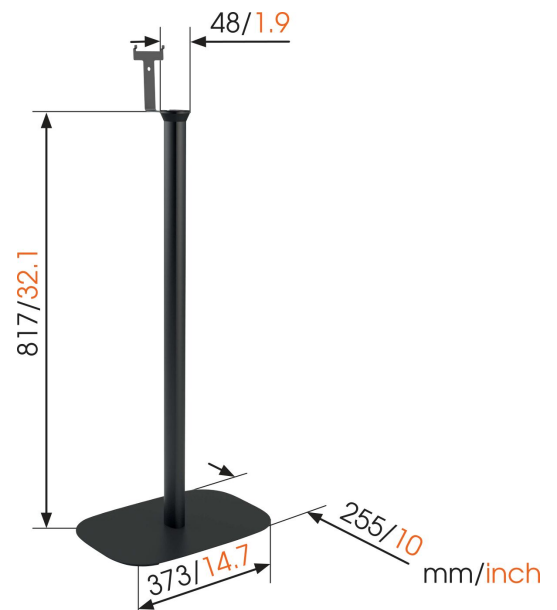

SOUND 4303 Pie de altavoces para SONOS PLAY:3 (negro)

Beneficios clave

- Puede colocarse horizontal o verticalmente.
- Cable alargador integrado
- Posición de escucha perfecta en cualquier lugar de la habitación

Get more out of your Sonos Play:3

Integrate your Sonos Play:3 speaker seamlessly into your interior design by placing it on a Vogel's SOUND 4303 floor stand. With a height of 82 cm, the floor stand raises your speaker to ear level when you're seated - which is where speakers sound best. Your speaker can be mounted horizontally or vertically to create the perfect Sonos listening position anywhere in the room. The Vogel's floor stand provides secure support for your Sonos Play:3 and comes in black or white to match the colour of your speaker. Installation is easy, thanks to a pre-assembled speaker interface and integrated extension power cord.

SOUND 4303 Pie de altavoces para SONOS PLAY:3 (negro)

Especificaciones

Número de artículo (SKU)	8153030
Color	Negro
Caja individual EAN	8712285329821
Altura	817
Anchura	373
Profundidad	255
Certificación TÜV	Si
Garantía	5 años
Carga máx. de peso (kg)	3
Speaker brand	Sonos
Speaker models	Sonos PLAY:3
Premios	Good Industrial Design Award