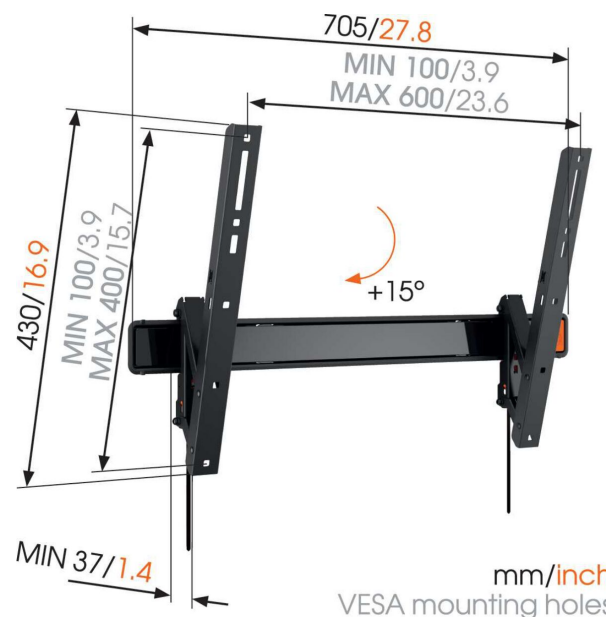

WALL 3315 Tilting TV Wall Mount

Key Benefits

- Lock your TV securely in place
- Simply Smart Value: Great comfort for an affordable price
- Tilt (up to 15°) to avoid reflections
- Use the app and mark the first drilling hole easily!

TV bracket with tilting function for larger TVs

The WALL 3315 tilting TV bracket is suitable for larger TVs with a maximum weight of 40 kg. The WALL 3315 is suitable for securely mounting virtually any model of TV, from 40" to 65" (101-165 cm), on the wall. The maximum tilt angle is 15° forwards.

WALL 3315 Tilting TV Wall Mount

Specifications

Article number (SKU)	8351130
Colour	Black
EAN single box	8712285335488
Product size	L
TÜV certified	Yes
Tilt	Tilt up to 15°
Guarantee	Lifetime
Min. screen size (inch)	40
Max. screen size (inch)	65
Max. weight load (kg/Lbs)	40 / 88.18
Min. hole pattern	100mm x 100mm
Max. hole pattern	600mm x 400mm
Max. bolt size	M8
Max. height of interface (mm)	430
Max. width of interface (mm)	705
Certifications	TÜV
Max. horizontal hole pattern (mm)	600
Max. vertical hole pattern (mm)	400
Min. distance to the wall (mm / inch)	37 / 1.46
Spirit level included	Yes
Universal or fixed hole pattern	Universal