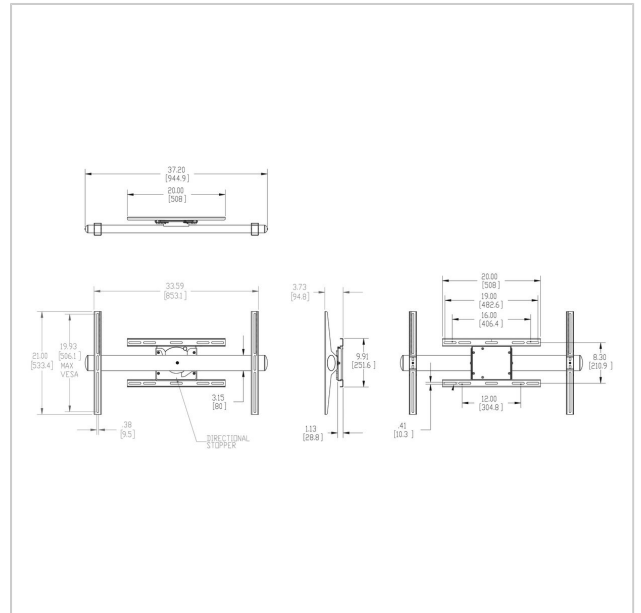

PFW 6858 Display mount ROTATE

Article number (SKU) 7368580
Colour Black

The PFW 6858 is a fixed rotating wall mount with a 90° stop. The mount can be rotated from landscape to portrait, clockwise or counterclockwise, instantaneously. The total depth of the mount is approximately 95 mm and it can handle max. load from 72 kg.

The PFW 6858 can be mounted on the wall and on Connect-it floor stands or trolleys. The mount is a two-piece design for easy installation.

PFW 6858 Display mount ROTATE

www.vogels.com

VOGEL'S HOLDING BV 2019 (c) All rights reserved.
Subject to printing errors, technical and price amendments.
Date:2020-01-06

Specifications

Product type number	PFW 6858
Article number (SKU)	7368580
Colour	Black
EAN single box	8712285342165
TÜV certified	Yes
Turn	Up to 90°
Guarantee	5 years
Max. weight load (kg)	72
Min. hole pattern	250mm x 200mm
Max. hole pattern	870mm x 505mm
Max. height of interface (mm)	533
Max. width of interface (mm)	945
Max. horizontal hole pattern (mm)	870
Max. screen size (inch)	65
Max. vertical hole pattern (mm)	505
Min. distance to the wall (mm)	95
Min. horizontal hole pattern (mm)	250
Min. screen size (inch)	42
Min. vertical hole pattern (mm)	200
Universal or fixed hole pattern	Universal