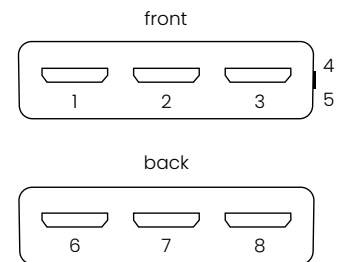

Connections

1. 1 HDMI input 4
2. 2 HDMI output
3. 3 HDMI input 5
4. 4 Infrared receiver
5. 5 DC power
6. 6 HDMI input 3
7. 7 HDMI input 2
8. 8 HDMI input 1