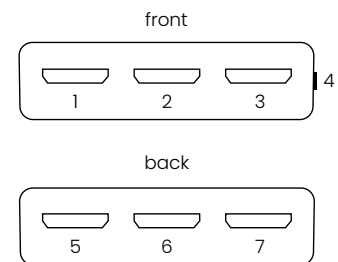

Connections

1. 1 HDMI input 4
2. 2 HDMI output
3. 3 HDMI input 5
4. 4 Infrared receiver
5. 5 HDMI input 3
6. 6 HDMI input 2
7. 7 HDMI input 1