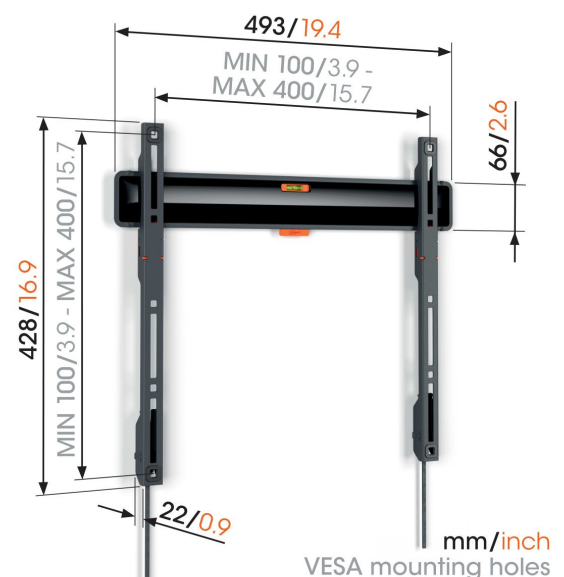

## TVM 3405 Fixed TV Wall Mount

### Stylish and safe: flat TV wall mount for TVs from 32 to 77 inches

Would you like to mount your flat screen TV stylishly and securely on the wall? With this COMFORT Fixed TV wall mount, you are choosing design and safety. The wall mount is suitable for mounting TVs from 32 to 77 inches and weighing up to 50 kg flat against the wall. The space between the TV and the wall is only 2.2 cm. COMFORT Fixed TV wall mounts cannot be turned or tilted. So, if you always sit directly in front of your TV, this is the perfect wall mount for you.

# Specifications

Article number (SKU)	3834050
Colour	Black
EAN single box	8712285347726
Product size	M
Height	428
Width	493
TÜV certified	Yes
Guarantee	10 years
Min. screen size (inch)	32
Max. screen size (inch)	77
Max. weight load (kg)	50
Min. hole pattern	100mm x 100mm
Max. hole pattern	400mm x 400mm
Max. bolt size	M8
Max. height of interface (mm)	428
Max. width of interface (mm)	493
Max. horizontal hole pattern (mm)	400
Max. vertical hole pattern (mm)	400
Min. distance to the wall (mm)	22
Service position	Yes
Spirit level included	Yes
Universal or fixed hole pattern	Universal