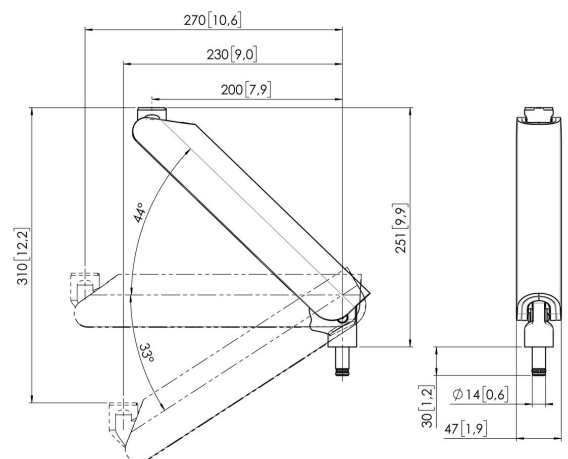

## MOMO C327 Monitor Arm Motion Plus Component, dynamic, 27 cm (white)

### Største fordele

Build your ideal monitor arm The MOMO C327 Monitor Arm Motion+ Component, dynamic, 27 cm, is part of MOMO Motion+. Specially designed for mounting the monitor arm or interface together. Endless possibilities Create a multi-monitor set-up with just a few components. Including both straight and angled positions. MOMO monitor arm accessories and components are installed using just one allen (hex) key, cleverly integrated into the product. So you'll always have the right tool at hand.

## Specifikationer

Varenummer	7163271
Farve	Hvid
EAN enkelt pakke	8712285354403
Bredde	47
TÜV-certificeret	Ja
Garanti	10 år

VOGEL'S HOLDING BV (©)

All rights reserved.  
Subject to printing errors,  
technical and price  
amendments.