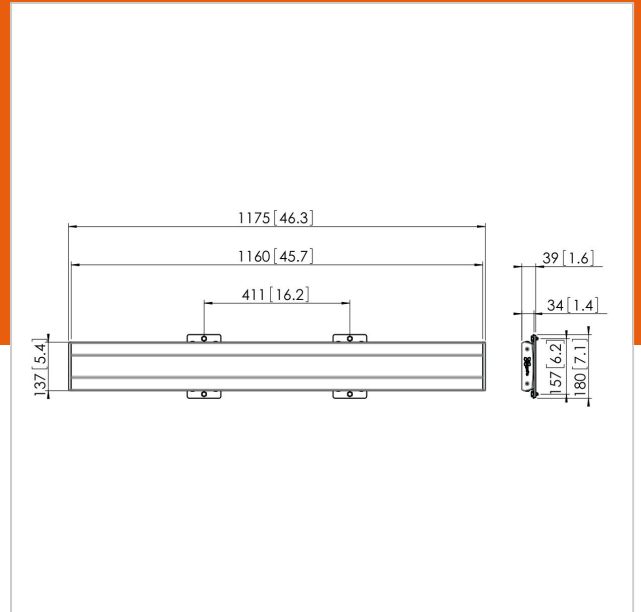

PFB 3411 Display interface bar silver

Article number (SKU)
Colour

7234114
Silver

Key Benefits

- Endlessly expandable
- Modular
- Quick and easy installation

The PFB 3411 interface bar is part of the modular Connect-it system with which you can create your own ceiling, floor or wall solution.

The PFB 3411 has a max. horizontal fitment of 1110 mm and can be combined with the display interface strips of the PFS 3xx Series.

PFB 3411 Display interface bar silver

www.vogels.com

VOGEL'S HOLDING BV 2019 (c) All rights reserved.
Subject to printing errors, technical and price amendments.
Date:2020-03-19

Specifications

Product type number	PFB 3411
Article number (SKU)	7234114
Colour	Silver
EAN single box	8712285318825
Width	1175
TÜV certified	Yes
Guarantee	5 years
Max. height of interface (mm)	180
Max. width of interface (mm)	1175
Fischer inside	Yes
Max. depth of interface (mm)	35
Max. horizontal hole pattern (mm)	1110
Max. weight load on pole (kg)	160
Max. weight load on wall (kg)	106
Min. horizontal hole pattern (mm)	100