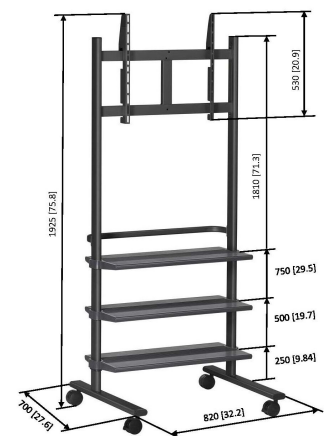

## PB 175 Display Trolley

Vogel's trolleys are the perfect solution to install displays on a mobile base for use on exhibitions, in schools or on convention and exhibition centres.

## PB 175 Display Trolley

# Specifications

Min. screen size (inch)	36
Max. screen size (inch)	55
Min. hole pattern	200mm x 100mm
Max. hole pattern	670mm x 510mm
Min. horizontal hole pattern (mm)	200
Max. horizontal hole pattern (mm)	670
Min. vertical hole pattern (mm)	100
Max. vertical hole pattern (mm)	510
Universal or fixed hole pattern	Universal
Max. height of interface (mm)	530
Max. width of interface (mm)	820
Max. distance to floor - center display (mm)	1660
Max. weight load (kg)	50
Max. weight load (Lbs)	110.23
Height	1925
Article number (SKU)	7321750
EAN single box	8712285336188
Colour	Black
Certifications	TAA
Guarantee	5 years