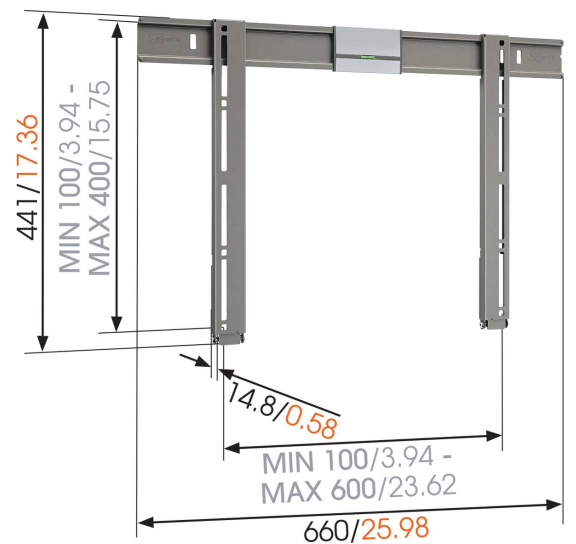

THIN 305 UltraThin Fixed TV Wall Mount

Make your flat TV an artistic masterpiece with the THIN 305 UltraThin wall mount. Perfect for mounting your TV 'flat-on-the wall' in the living room, home cinema and bedroom. Simply elegant and virtually invisible, with just 1.5 cm (0.6 inch) of space between the TV and the wall. This mount is part of the Vogel's FLAT products.

mm/inch
VESA mounting holes

THIN 305 UltraThin Fixed TV Wall Mount

Specifications

Article number (SKU)	8393052
Colour	Grey
EAN single box	8712285317460
Product size	L
TÜV certified	Yes
Guarantee	Lifetime
Min. screen size (inch)	40
Max. screen size (inch)	65
Max. weight load (kg/Lbs)	40 / 88.18
Min. hole pattern	50mm x 50mm
Max. hole pattern	600mm x 400mm
Max. bolt size	M8
Max. height of interface (mm)	437
Max. width of interface (mm)	680
Certifications	TÜV
Max. screen depth (mm)	150
Min. distance to the wall (mm / inch)	15 / 0.59
Service position	Yes
Spirit level included	Yes
Universal or fixed hole pattern	Universal