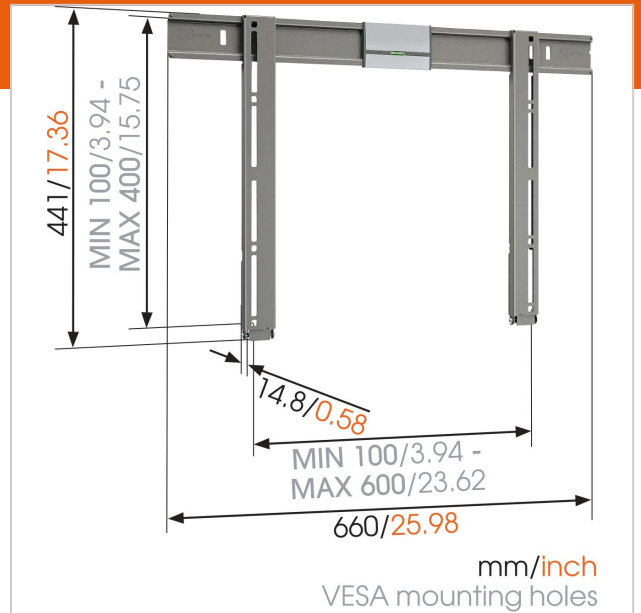

THIN 305 FLAT WALL MOUNT 40-65 INCH

Article number (SKU)
Colour

8393052
Grey

Key Benefits

- Mount your TV as flat against the wall as possible
- Mount your TV only 1,5 cm from the wall
- The service positioning allows easy access to cables
- Install your mount perfectly level: spirit level included!

Make your flat TV an artistic masterpiece with the THIN 305 UltraThin wall mount. Perfect for mounting your TV 'flat-on-the wall' in the living room, home cinema and bedroom. Simply elegant and virtually invisible, with just 1.5 cm (0.6 inch) of space between the TV and the wall. This mount is part of the Vogel's FLAT products.

Add theatrical flair to your living room or home cinema room with a flat wall mount for your TV. Indulge in extra luxury in your bedroom, even when space is at a premium. The service positioning lets you easily access cables behind the TV. Installing the mount is simple with the clear mounting instructions. The built-in spirit level ensures that your TV always hangs straight. Suitable for screen sizes of 40 to 65 inch (102 to 165 cm).

THIN 305 FLAT WALL MOUNT 40-65 INCH

www.vogels.com

VOGEL'S HOLDING BV 2019 (c) All rights reserved.
Subject to printing errors, technical and price amendments.
Date: 2019-02-13

Specifications

Product type number	THIN 305
Article number (SKU)	8393052
Colour	Grey
EAN single box	8712285317460
Product size	L
TÜV certified	Yes
Guarantee	Lifetime
Min. screen size (inch)	40
Max. screen size (inch)	65
Max. weight load (kg)	40
Min. hole pattern	50mm x 50mm
Max. hole pattern	600mm x 400mm
Max. bolt size	M8
Max. height of interface (mm)	437
Max. width of interface (mm)	680
Max. screen depth (mm)	150
Min. distance to the wall (mm)	15
Product group	Tv mount flat
Service position	True
Spirit level included	True
Universal or fixed hole pattern	Universal
Product line	THIN