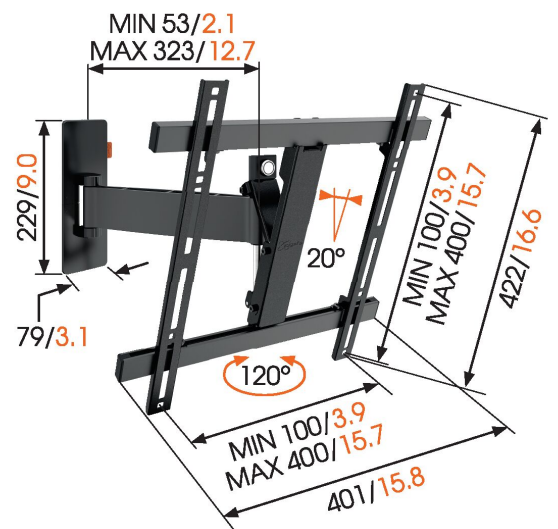

WALL 3225 Full-Motion TV Wall Mount

Key Benefits

- Easily level your TV even after installation
- Guide your cables
- Simply Smart Value: Great comfort for an affordable price
- Tilt (up to 20°) to avoid reflections
- Use the app and mark the first drilling hole easily!

TV bracket with turning function for TVs up to 20 kg

The WALL 3225 full motion TV bracket is a very popular wall mount. The WALL 3225 is suitable for securely mounting virtually any model of TV, from 32" to 55" (81-140 cm), on the wall. The maximum turning angle is 120° and the max. tilting angle is 20°.

mm/inch

WALL 3225 Full-Motion TV Wall Mount

Specifications

Article number (SKU)	8352120
Colour	Black
EAN single box	8712285335402
Product size	M
TÜV certified	Yes
Tilt	Tilt up to 20°
Turn	Motion (up to 120°)
Guarantee	Lifetime
Min. screen size (inch)	32
Max. screen size (inch)	55
Max. weight load (kg/Lbs)	20 / 44.09
Min. hole pattern	100mm x 100mm
Max. hole pattern	400mm x 400mm
Max. bolt size	M8
Max. height of interface (mm)	422
Max. width of interface (mm)	401
Cable management	Cable clip
Certifications	TÜV
Max. distance to the wall (mm / inch)	320 / 12.60
Max. horizontal hole pattern (mm)	400
Max. vertical hole pattern (mm)	400
Min. distance to the wall (mm / inch)	55 / 2.17
Number of pivot points	2
Universal or fixed hole pattern	Universal