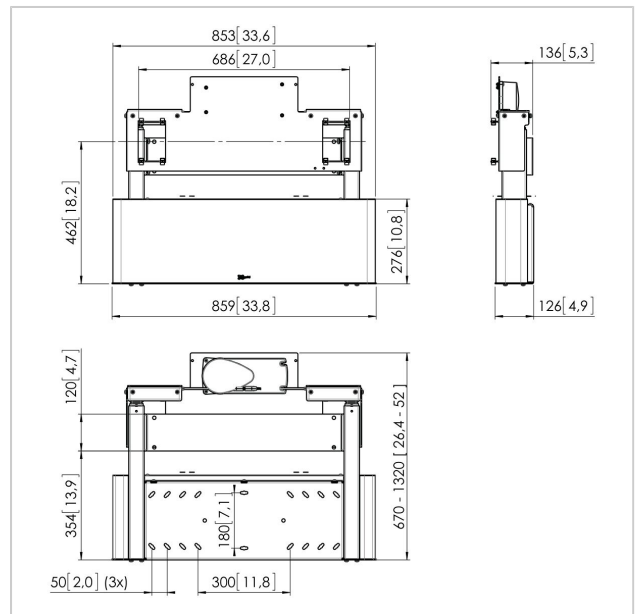

PFWE 7150 Display wall mount motorized

Article number (SKU) 7371504
 Colour Silver

Key Benefits

- Stylish high-end design
- Adjustable in height up to 65 cm
- Ergonomic
- Suitable for heavy displays

Interactive displays mounted to a wall need height adjustment for different length of users, especially in education but also in business use. As interactive displays are heavy, the Vogel's PFWE 7150 is the perfect, stylish and ergonomic solution.

This motorized wall mount can be installed direct to the wall. For constructive weaker walls there are optional wall mount supports (PFA 9117). Display adapter is not included, order necessary display bars (PFB 34xx) and display strips (PFS 3xxx).

PFWE 7150 Display wall mount motorized

www.vogels.com

VOGEL'S HOLDING BV 2019 (c) All rights reserved.
Subject to printing errors, technical and price amendments.
Date: 2020-11-20

Specifications

Product type number	PFWE 7150
Article number (SKU)	7371504
Colour	Silver
EAN single box	8712285323607
Guarantee	5 years
Min. screen size (inch)	42
Max. screen size (inch)	86
Max. weight load (kg)	160
Motorized	True
Remote controlled	Yes
Travel	650