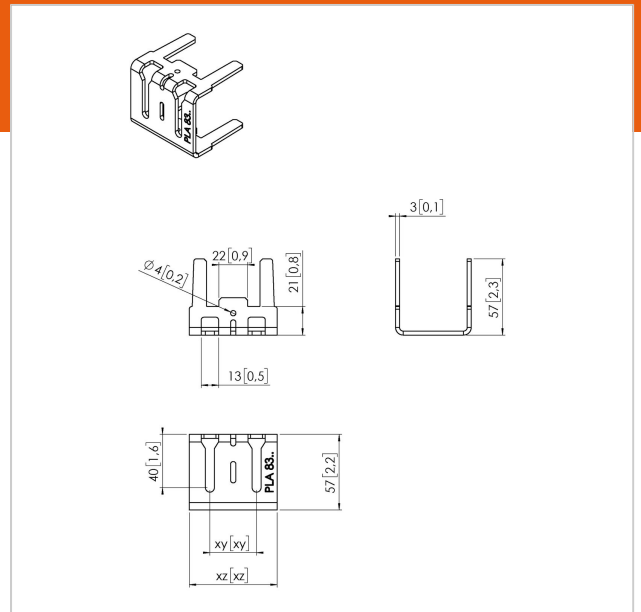

## PLA 8309 LED interface middle, 1 pc

Article number (SKU)  
Colour

7183094  
Stainless Steel

### Key Benefits

- Easy to install

The PLA 8309 is a custom made and can be used in the middle of the LED video wall. The dimensions of the bracket differ per LED-tile model.

## Specifications

Product type number	PLA 8309
Article number (SKU)	7183094
Colour	Stainless Steel
EAN single box	8712285339967
TÜV certified	Yes
Guarantee	5 years