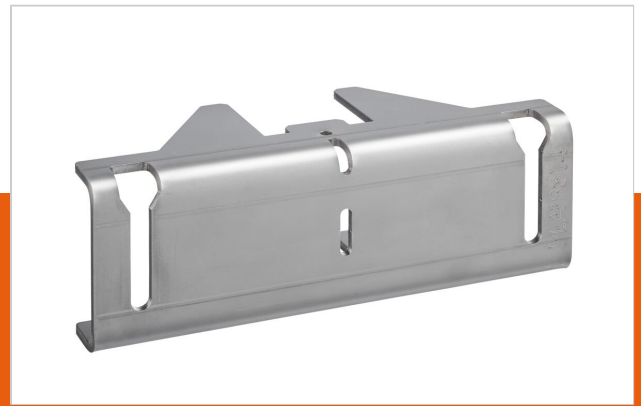

## PLA 8309 LED interface middle, 1 pc

Article number (SKU)  
Colour

7183094  
Stainless Steel

### Key Benefits

- Easy to install

The PLA 8309 is a custom made and can be used in the middle of the LED video wall. The dimensions of the bracket differ per LED-tile model.