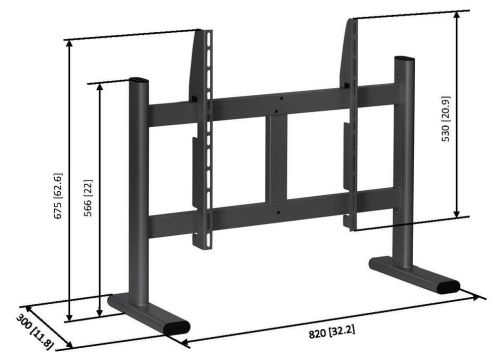

PB 050 Display Table Stand (black)

PB 050 is an easy to use table stand.

PB 050 Display Table Stand (black)

Specifications

| | |
|--|---------------|
| Article number (SKU) | 7320500 |
| Colour | Black |
| EAN single box | 8712285336140 |
| Height | 675 |
| Guarantee | 5 years |
| Max. weight load (kg/Lbs) | 50 / 110.23 |
| Max. height of interface (mm) | 530 |
| Max. width of interface (mm) | 820 |
| Max. distance to floor - center display (mm) | 410 |
| Max. horizontal hole pattern (mm) | 670 |
| Max. screen size (inch) | 55 |
| Max. vertical hole pattern (mm) | 510 |
| Min. horizontal hole pattern (mm) | 200 |
| Min. screen size (inch) | 36 |
| Min. vertical hole pattern (mm) | 100 |