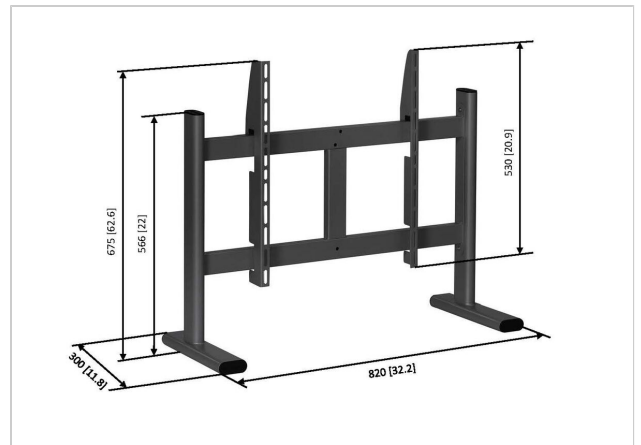

PB 050 Display table stand black

Article number (SKU)
Colour

7320500
Black

PB 050 is an easy to use table stand.

PB 050 includes an universal display interface. The universal display interface strips will also fit the trolleys PB 150/ 175. This means that displays can easily and quickly be moved between mounting locations.

PB 050 Display table stand black

www.vogels.com

VOGEL'S HOLDING BV 2019 (c) All rights reserved.
Subject to printing errors, technical and price amendments.
Date: 2019-06-17

Specifications

Product type number	PB 050
Article number (SKU)	7320500
Colour	Black
EAN single box	8712285336140
Height	675
Guarantee	2 years
Max. weight load (kg)	50
Max. height of interface (mm)	530
Max. width of interface (mm)	820
Max. distance to floor - center display (mm)	410
Max. horizontal hole pattern (mm)	670
Max. screen size (inch)	55
Max. vertical hole pattern (mm)	510
Min. horizontal hole pattern (mm)	200
Min. screen size (inch)	36
Min. vertical hole pattern (mm)	100