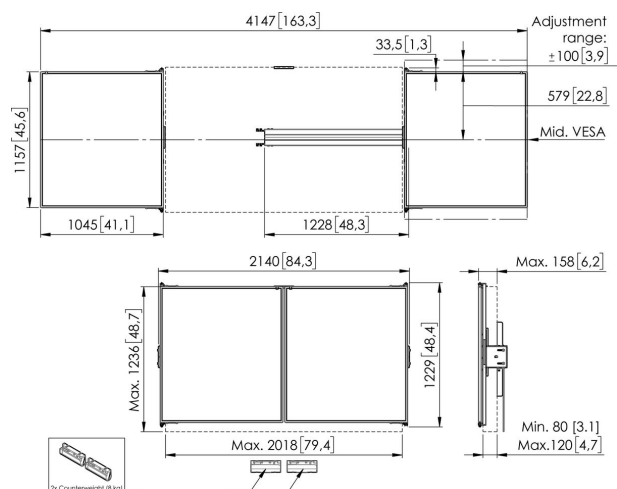

RISE WBS65M Whiteboard set 65" for RISE 5XXX

Key Benefits

- 3 step installation in 20 minutes
- For mounting on the RISE trolley, floor stand

Whiteboard set for 65" screens The RISE WBS65M whiteboard set is a universal system, suitable for all types of 65" (interactive) displays. This accessory allows you to mount a whiteboard to the left and right of your 65" screen. The enamelled steel boards are attached top and bottom on a Vogel hinge, which retains friction and writing stability even after frequent use. Nonetheless, should the friction become less than desired over time, the hinge can easily be adjusted. This set is suitable in combination with the RISE 5xxx trolley and floor stands and contains one or two counterweights for extra stability. Due to the height adjustment of 985mm, these lifts require a counterweight to meet safety standards.

RISE WBS65M Whiteboard set 65" for RISE 5XXX

Specifications

Min. screen size (inch)	65
Max. screen size (inch)	65
Bracket Interface	Yes
Adjustable depth	Yes
Adjustable height	Yes
Lockable	True
Height	892
Width	3183
Article number (SKU)	7301650
EAN single box	8712285410567
Colour	White
TÜV certified	No
Guarantee	5 years
Guarantee enamel steel boards	25 years