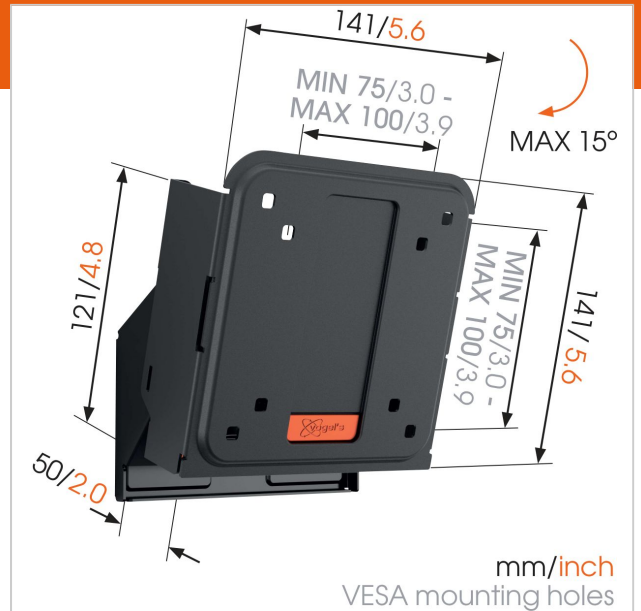

WALL 2015 Tilting TV Wall Mount

Article number (SKU)
Colour

8350510
Black

Key Benefits

- Lock your TV securely in place
- Simply Smart Value: Great comfort for an affordable price
- Tilt (up to 15°) to avoid reflections

For small TVs up to 26 inch (66 cm)

WALL 2015 is a smart TV wall mount that provides secure support for smaller TVs ranging from 17 to 26 inch (43 to 66 cm). It can hold up to 20 kg (44 lbs). Squeezed for space? Mount your TV higher up on the wall. Putting a TV higher on the wall with the WALL 2015 TV wall mount is a great way to save space, reduce reflections and keep your TV safely out of reach of pets or children. Simply tilt your TV forward to watch it in comfort from where you are lounging or sitting.

The WALL series: simply smart value

Mounting your TV on the wall saves space, making even the smallest of rooms feel bigger. The brackets in Vogel's WALL series make good economic sense too, thanks to a quality build and clean finish at an affordable price. It's simply smart value. Need to tuck your TV away even further? Mount it in a corner to save even more space. Check out our full-motion TV wall brackets, perfect for any corner of the room.

WALL 2015 Tilting TV Wall Mount

www.vogels.com

VOGEL'S HOLDING BV 2019 (c) All rights reserved.
Subject to printing errors, technical and price amendments.
Date:2019-02-13

Specifications

Product type number	WALL 2015
Article number (SKU)	8350510
Colour	Black
EAN single box	8712285329944
Tilt	Tilt up to 15°
Guarantee	Lifetime
Min. screen size (inch)	17
Max. screen size (inch)	26
Max. bolt size	M6
Max. height of interface (mm)	121
Max. width of interface (mm)	141
Min. distance to the wall (mm)	50
Product group	Tv mount tilt
Universal or fixed hole pattern	Fixed
Product line	WALL