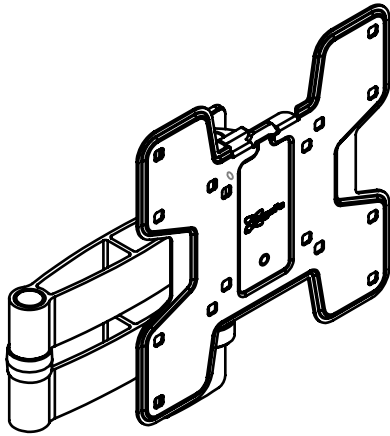

Product data sheet

PFW 2040

Dimensions in mm [inch]

Screen sizes: 19" - 43"
Max weight: 16kg

Wall mounting kit:

Fischer plug UX8 (3x)
Hexogan head screw 6 x 60 (3x)
Washer 6 x 18 x 1,6 (3x)

Screen mounting kit:

Safety bolt M6 x 12 (4x)
Safety bolt M6 x 25 (4x)
Safety bolt M8 x 16 (4x)
Safety bolt M8 x 30 (4x)