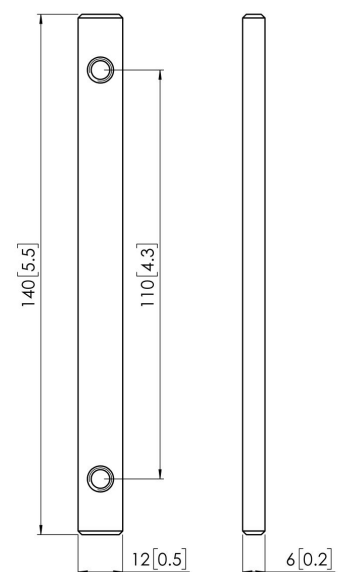

PUA 9501 Pole coupler for PUC 21

2 poles from the Connect-it Series (PUC 2108, PUC 2115, PUC 2130, PUC 2308, PUC 2315 or PUC 2330) can be coupled with the PUA 9501.

PUA 9501 Pole coupler for PUC 21

Specifications

Article number (SKU)	7295014
Colour	Stainless Steel
EAN single box	8712285317361
Guarantee	5 years
Max. weight load (kg/Lbs)	30 / 66.14

VOGEL'S HOLDING BV (©)

All rights reserved.
Subject to printing errors,
technical and price
amendments.