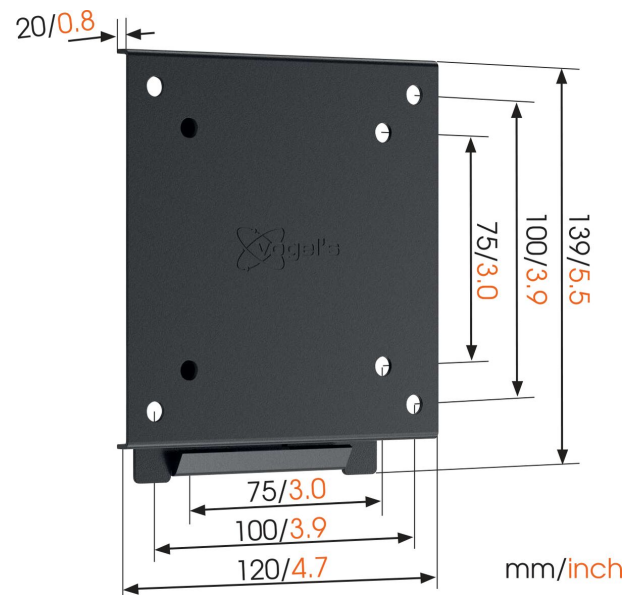

## MA 1000 Fixed Wall Mount

### Key Benefits

- Mount your TV only 2 cm from the wall
- Reliable quality for an affordable price

### For TVs up to 26 inch (66 cm)

The MA 1000 wall mounts are suitable for TVs from 17 to 26 inch (43 to 66 cm). These space-saving mounts support TVs up to 30 kg. Flat wall mounts for when space is at a premium A flat M-series wall mount is a great solution if you want to save the maximum amount of space. Enjoy your TV when you're watching it, and enjoy the extra space in your room when you're not.

# Specifications

Article number (SKU)	8561000
Colour	Black
EAN single box	8712285331442
Product size	XS
TÜV certified	Yes
Guarantee	2 years
Min. screen size (inch)	17
Max. screen size (inch)	26
Min. hole pattern	75mm x 75mm
Max. hole pattern	100mm x 100mm
Max. bolt size	M6
Max. height of interface (mm)	139
Max. width of interface (mm)	120
Certifications	TÜV
Service position	No
Spirit level included	No
Universal or fixed hole pattern	Universal