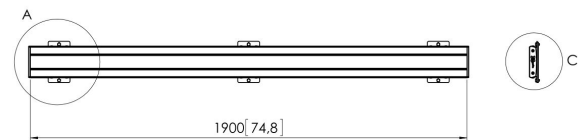

PFB 3419 Display Interface Bar (black)

The PFB 3419 interface bar is a part of the modular Connect-it system which can be used for ceiling, floor and wall mounting. The PFB 3419 with a length of 1900 mm is ideal for mounting multiple displays. The PFB 3419 can be used in combination with other interface bars of the PFB 34xx series by using the interface bar coupler (PFA 9104). The advantage of the modularity is that you create almost any desirable length without cutting.

PFB 3419 Display Interface Bar (black)

Specifications

Article number (SKU)	7234190
Colour	Black
EAN single box	8712285328749
Width	1915
TÜV certified	Yes
Guarantee	5 years
Max. height of interface (mm)	180
Max. width of interface (mm)	1915
Fischer inside	Yes
Max. depth of interface (mm)	35
Max. horizontal hole pattern (mm)	1850
Max. weight load on pole (kg)	160
Max. weight load on wall (kg)	160
Min. horizontal hole pattern (mm)	100