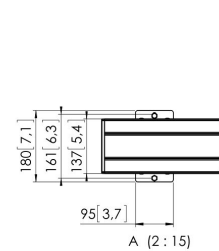

PFB 3419 Display Interface Bar (black)

The PFB 3419 interface bar is a part of the modular Connect-it system which can be used for ceiling, floor and wall mounting. The PFB 3419 with a length of 1900 mm is ideal for mounting multiple displays. The PFB 3419 can be used in combination with other interface bars of the PFB 34xx series by using the interface bar coupler (PFA 9104). The advantage of the modularity is that you create almost any desirable length without cutting.

PFB 3419 Display Interface Bar (black)

Specifications

Article number (SKU)	7234190
Colour	Black
EAN single box	8712285328749
Width	1915
TÜV certified	Yes
Guarantee	5 years
Max. height of interface (mm)	180
Max. width of interface (mm)	1915
Fischer inside	Yes
Max. depth of interface (mm)	35
Max. horizontal hole pattern (mm)	1850
Max. weight load on pole (kg)	160
Max. weight load on wall (kg)	160
Min. horizontal hole pattern (mm)	100