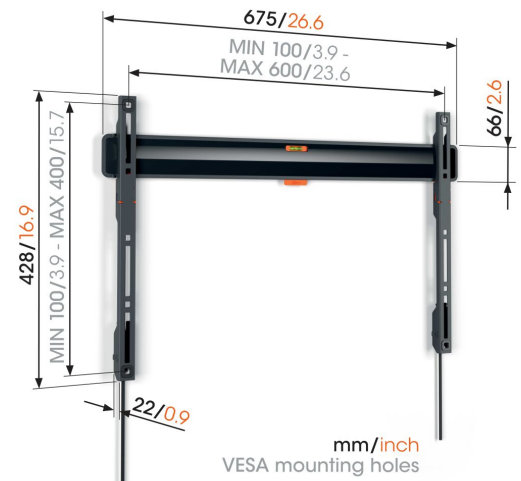

TVM 3603 Fixed TV Wall Mount

Key Benefits

- Like a painting: just 2.2 cm from the wall
- Lock your TV with a single click through ClickLoc™
- Spirit level included
- Protective TV patches - Protect the rear of your TV with soft protective patches
- Easy cable access

Stylish and safe: flat TV wall mount for TVs from 40 to 100 inches

Design and safety go hand in hand with this COMFORT Fixed TV wall mount. Your TV is mounted almost flat against the wall, like a painting. The space between the TV and the wall is only 2.2 cm. The wall mount is suitable for TVs from 40 to 100 inches and weighing up to 75 kg. If you don't need to tilt or turn your TV, this COMFORT Fixed TV wall mount is a solution that will give you years of pleasure.

TVM 3603 Fixed TV Wall Mount

Specifications

Article number (SKU)	3836030
Colour	Black
EAN single box	8712285350023
Product size	L
TÜV certified	Yes
Guarantee	10 years
Min. screen size (inch)	40
Max. screen size (inch)	100
Max. weight load (kg/Lbs)	75 / 165.35
Min. hole pattern	100mm x 100mm
Max. hole pattern	600mm x 400mm
Max. bolt size	M8
Max. height of interface (mm)	428
Max. width of interface (mm)	675
Certifications	TÜV
Max. horizontal hole pattern (mm)	600
Max. vertical hole pattern (mm)	400
Min. distance to the wall (mm / inch)	22 / 0.87
Min. horizontal hole pattern (mm)	100
Min. vertical hole pattern (mm)	100
Service position	Yes
Spirit level included	Yes
Universal or fixed hole pattern	Universal