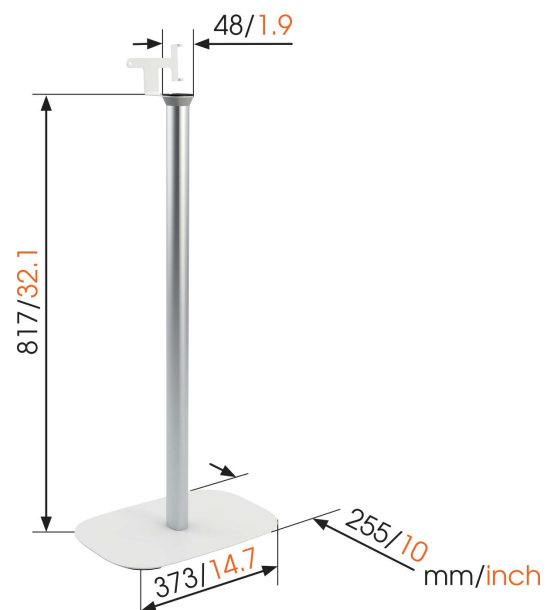

SOUND 4303 Pie de altavoces para SONOS PLAY:3 (blanco)

Beneficios clave

- Puede colocarse horizontal o verticalmente.
- Cable alargador integrado
- Posición de escucha perfecta en cualquier lugar de la habitación

Get more out of your Sonos Play:3

Integrate your Sonos Play:3 speaker seamlessly into your interior design by placing it on a Vogel's SOUND 4303 floor stand. With a height of 82 cm, the floor stand raises your speaker to ear level when you're seated - which is where speakers sound best. Your speaker can be mounted horizontally or vertically to create the perfect Sonos listening position anywhere in the room. The Vogel's floor stand provides secure support for your Sonos Play:3 and comes in black or white to match the colour of your speaker. Installation is easy, thanks to a pre-assembled speaker interface and integrated extension power cord.

SOUND 4303 Pie de altavoces para SONOS PLAY:3 (blanco)

Especificaciones

Número de artículo (SKU)	8153031
Color	Blanco
Caja individual EAN	8712285329845
Altura	817
Anchura	373
Profundidad	255
Certificación TÜV	Si
Garantía	5 años
Carga máx. de peso (kg/Lbs)	3 / 6.61
Certificaciones	TÜV
Speaker brand	Sonos
Speaker models	Sonos PLAY:3
Premios	Good Industrial Design Award
Grosor máximo del escritorio	Good Industrial Design Award