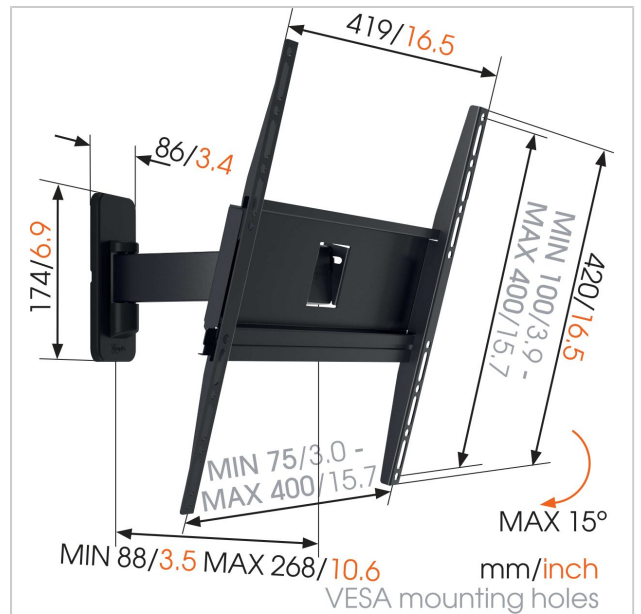

MA3030 TV mount TURN 120 Black A1

Article number (SKU)
Colour

8553030
Black

Key Benefits

- Lock your TV securely in place
- Reliable quality for an affordable price

For TVs up to 55 inch (140 cm)

The MA3030 wall bracket provides secure mounting for larger TVs, from 32 to 55 inch (82 to 140 cm). This solidly-built bracket can hold TVs up to 25 kg. Turning wall brackets for a great viewing angle. With an M-series wall mount that turns up to 120°, you have the flexibility to create the best viewing angle. These single-armed mounts are sturdy and easy to use, and turn up to 60° to either side.

The M-series: safety first at an affordable price

If you're looking for a sturdy, reliable and affordable solution to mount your TV safely on your wall, look no further than the Vogel's M-series. Solid materials and a simple, straightforward design that does exactly what it needs to do. The Vogel's M-series: safety first at an affordable price.