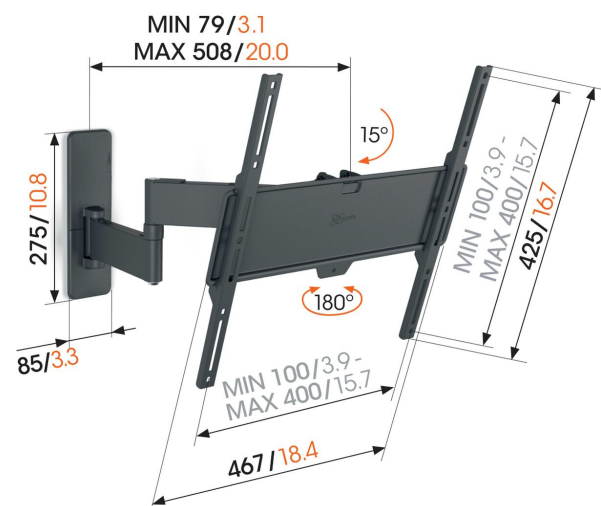

TVM 1445 Full-Motion TV Wall Mount

Key Benefits

- Turn your TV up to 180° thanks to long arms of 51 cm
- Secure tilting up to 15°
- Easy to level, even after installation
- Cable straps included
- Free spirit level included

Extreme full-motion TV wall mount for TVs from 32 to 65 inches

This QUICK Full-Motion+ TV wall mount makes it possible to watch TV from virtually any angle in the room. Even manoeuvring your TV at an angle to the wall is no problem. You can turn the wall mount up to 180° and tilt it up to 15°. Like the other QUICK TV wall mounts, the QUICK Full-Motion+ TV wall mount is quick and easy to install. You can mount your TV on the wall in max. 30 minutes. The version shown here is suitable for TVs from 32 to 65 inches and weighing up to 25 kg.

mm/inch
VESA mounting holes

TVM 1445 Full-Motion TV Wall Mount

Specifications

Article number (SKU)	1814450
Colour	Black
EAN single box	8712285347603
Product size	M
Height	447
Width	447
TÜV certified	Yes
Tilt	Tilt up to 15°
Turn	Full motion (up to 180°)
Guarantee	5 years
Min. screen size (inch)	32
Max. screen size (inch)	65
Max. weight load (kg/Lbs)	25 / 55.12
Min. hole pattern	100mm x 100mm
Max. hole pattern	400mm x 400mm
Max. bolt size	M8
Max. height of interface (mm)	425
Max. width of interface (mm)	476
Cable management	Cable straps
Max. distance to the wall (mm)	508
Max. horizontal hole pattern (mm)	400
Max. vertical hole pattern (mm)	400
Min. distance to the wall (mm)	79
Min. horizontal hole pattern (mm)	100
Min. vertical hole pattern (mm)	100
Number of pivot points	3
Spirit level included	Yes
Universal or fixed hole pattern	Universal