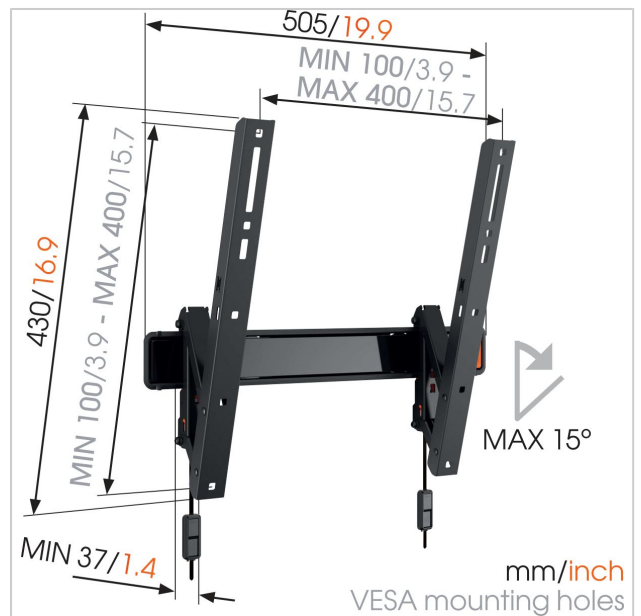

WALL 2215 Tilting TV Wall Mount

Article number (SKU)
Colour

8350710
Black

Key Benefits

- Lock your TV securely in place
- Simply Smart Value: Great comfort for an affordable price
- Tilt (up to 15°) to avoid reflections

For TVs up to 55 inch (140 cm)

The WALL 2215 TV wall mount is suitable for 32 to 55 inch (81 to 140 cm) TVs. This sturdy mount supports up to 30 kg (66 lbs). Squeezed for space? Mount your TV higher up on the wall. Putting a TV higher on the wall with the WALL 2215 TV wall mount is a great way to save space, reduce reflections and keep your TV safely out of reach of pets or children. Simply tilt your TV forward to watch it in comfort from where you are lounging or sitting.

The WALL series: simply smart value

Mounting your TV on the wall saves space, making even the smallest of rooms feel bigger. The brackets in Vogel's WALL series make good economic sense too, thanks to a quality build and clean finish at an affordable price. It's simply smart value. Need to tuck your TV away even further? Mount it in a corner to save even more space. Check out our full-motion TV wall brackets, perfect for any corner of the room.

WALL 2215 Tilting TV Wall Mount

www.vogels.com

VOGEL'S HOLDING BV 2019 (c) All rights reserved.
Subject to printing errors, technical and price amendments.
Date: 2019-02-13

Specifications

Product type number	WALL 2215 Tilting TV Wall Mount
Article number (SKU)	8350710
Colour	Black
EAN single box	8712285329982
Tilt	Tilt up to 15°
Guarantee	Lifetime
Min. screen size (inch)	32
Max. screen size (inch)	55
Min. hole pattern	100mm x 100mm
Max. hole pattern	400mm x 400mm
Max. bolt size	M8
Max. height of interface (mm)	430
Max. width of interface (mm)	505
Min. distance to the wall (mm)	37
Product group	Tv mount tilt
Universal or fixed hole pattern	Universal
Product line	WALL