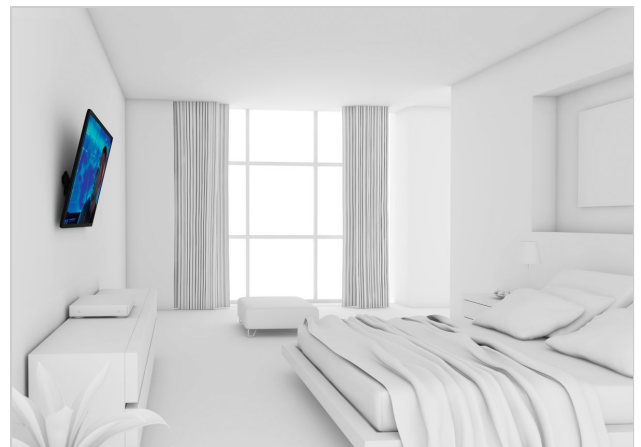

WALL 2215 Tilting TV Wall Mount

Article number (SKU)
Colour

8350710
Black

Key Benefits

- Lock your TV securely in place
- Simply Smart Value: Great comfort for an affordable price
- Tilt (up to 15°) to avoid reflections

For TVs up to 55 inch (140 cm)

The WALL 2215 TV wall mount is suitable for 32 to 55 inch (81 to 140 cm) TVs. This sturdy mount supports up to 30 kg (66 lbs). Squeezed for space? Mount your TV higher up on the wall. Putting a TV higher on the wall with the WALL 2215 TV wall mount is a great way to save space, reduce reflections and keep your TV safely out of reach of pets or children. Simply tilt your TV forward to watch it in comfort from where you are lounging or sitting.

The WALL series: simply smart value

Mounting your TV on the wall saves space, making even the smallest of rooms feel bigger. The brackets in Vogel's WALL series make good economic sense too, thanks to a quality build and clean finish at an affordable price. It's simply smart value. Need to tuck your TV away even further? Mount it in a corner to save even more space. Check out our full-motion TV wall brackets, perfect for any corner of the room.

WALL 2215 Tilting TV Wall Mount

www.vogels.com

VOGEL'S HOLDING BV 2019 (c) All rights reserved.
Subject to printing errors, technical and price amendments.
Date: 2019-02-13

Specifications

Product type number	WALL 2215 Tilting TV Wall Mount
Article number (SKU)	8350710
Colour	Black
EAN single box	8712285329982
Tilt	Tilt up to 15°
Guarantee	Lifetime
Min. screen size (inch)	32
Max. screen size (inch)	55
Min. hole pattern	100mm x 100mm
Max. hole pattern	400mm x 400mm
Max. bolt size	M8
Max. height of interface (mm)	430
Max. width of interface (mm)	505
Min. distance to the wall (mm)	37
Product group	Tv mount tilt
Universal or fixed hole pattern	Universal
Product line	WALL