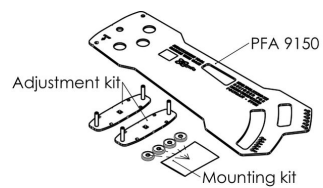

PFA 9150 Barco UniSee Spacer curved portrait Video Wall 0,2,4,6,8,10 degree

By the use of the PFA 9150 spacer Barco UniSee displays (portrait orientation) can be installed as a curved video wall. The spacer can be used in fixed angles from 0,2,4,6,8,10 degrees.

PFA 9150 Barco UniSee Spacer curved portrait Video Wall 0,2,4,6,8,10 degree

Specifications

Article number (SKU)	7291504
Colour	Stainless Steel
EAN single box	8712285344206
Guarantee	5 years

VOGEL'S HOLDING BV (©)