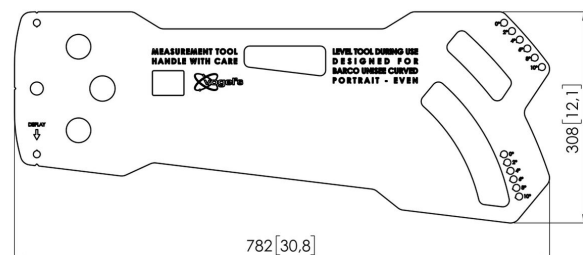

PFA 9150 Barco UniSee Spacer curved portrait Video Wall 0,2,4,6,8,10 degree

By the use of the PFA 9150 spacer Barco UniSee displays (portrait orientation) can be installed as a curved video wall. The spacer can be used in fixed angles from 0,2,4,6,8,10 degrees.

PFA 9150 Barco UniSee Spacer curved portrait Video Wall 0,2,4,6,8,10 degree

Specifications

Article number (SKU)	7291504
Colour	Stainless Steel
EAN single box	8712285344206
Guarantee	5 years

VOGEL'S HOLDING BV (©)