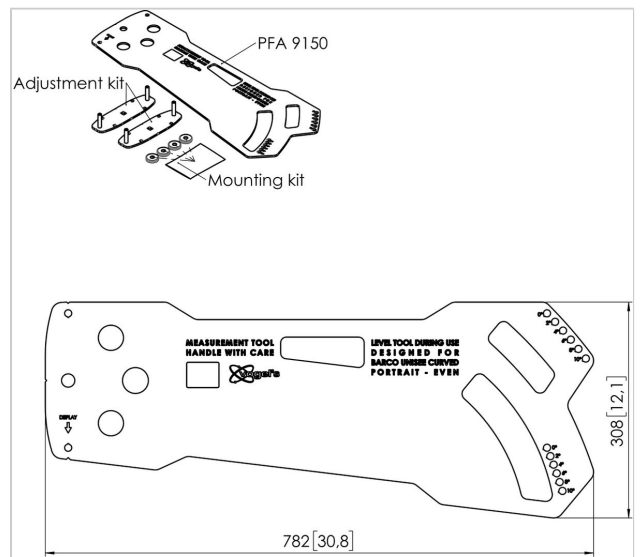

PFA 9150 UniSee spacer curved portrait video wall 0,2,4,6,8,10 degree

Article number (SKU)
Colour

7291504
Stainless Steel

Key Benefits

- Easy install

By the use of the PFA 9150 spacer Barco UniSee displays (portrait orientation) can be installed as a curved video wall. The spacer can be used in fixed angles from 0,2,4,6,8,10 degrees.

This spacers needs to be used in combination with the PFF 7965 adjustable floor plate.

PFA 9150 UniSee spacer curved portrait video wall 0,2,4,6,8,10 degree

www.vogels.com

VOGEL'S HOLDING BV 2019 (c) All rights reserved.
Subject to printing errors, technical and price amendments.
Date:2019-07-19

Specifications

Product type number	PFA 9150
Article number (SKU)	7291504
Colour	Stainless Steel
EAN single box	8712285344206
Guarantee	5 years