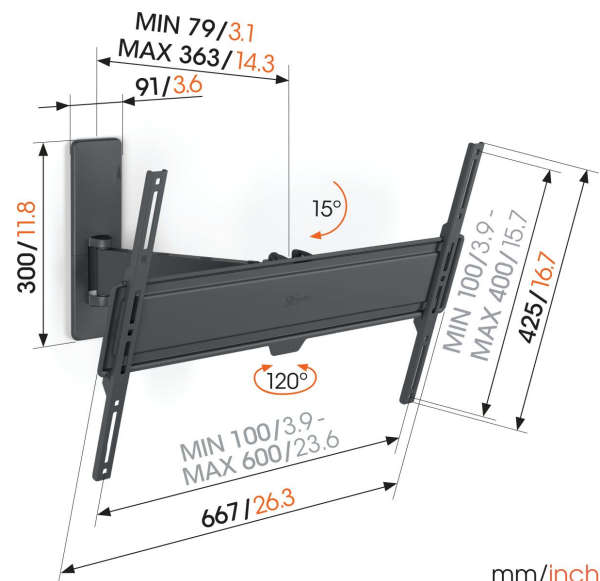

TVM 1629 Full-Motion TV Wall Mount

Key Benefits

- Smoothly turn your TV up to 120°
- Secure tilting up to 15°
- Easy to level, even after installation
- Cable strap included
- Free spirit level included

Full-motion TV wall mount for TVs from 40 to 77 inches

With this QUICK Full-Motion TV wall mount, you can always watch your TV comfortably wherever you are in the room. The wall mount can turn up to 120° and tilt up to 15°. Installation is extremely easy. You can mount your TV nice and safely on the wall in max. 30 minutes. The TV wall mount is suitable for TVs from 40 to 77 inches and weighing up to 35 kg.

mm/inch
VESA mounting holes

TVM 1629 Full-Motion TV Wall Mount

Specifications

Article number (SKU)	1816290
Colour	Black
EAN single box	8712285356506
Product size	L
TÜV certified	Yes
Tilt	Tilt up to 15°
Turn	Motion (up to 120°)
Guarantee	5 years
Min. screen size (inch)	40
Max. screen size (inch)	77
Max. weight load (kg/Lbs)	35 / 77.16
Min. hole pattern	100mm x 100mm
Max. hole pattern	600mm x 400mm
Max. bolt size	M8
Max. height of interface (mm)	428
Max. width of interface (mm)	667
Cable management	Cable strap
Certifications	TÜV
Max. distance to the wall (mm / inch)	363 / 14.29
Max. horizontal hole pattern (mm)	600
Max. vertical hole pattern (mm)	400
Min. distance to the wall (mm / inch)	79 / 3.11
Min. horizontal hole pattern (mm)	100
Min. vertical hole pattern (mm)	100
Number of pivot points	2
Spirit level included	Yes
Universal or fixed hole pattern	Universal