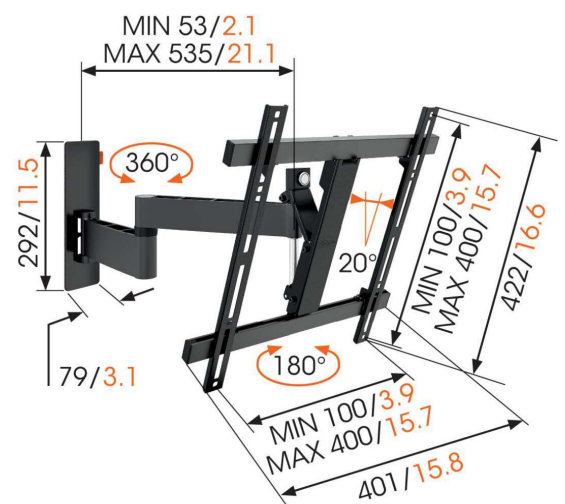

WALL 3245 Full-Motion TV Wall Mount (black)

Key Benefits

- Easily level your TV even after installation
- Guide your cables
- Simply Smart Value: Great comfort for an affordable price
- Tilt (up to 20°) to avoid reflections
- Use the app and mark the first drilling hole easily!

TV bracket with turning function for TVs up to 20 kg

The WALL 3245 full motion TV bracket is a very popular wall mount. The WALL 3245 is suitable for securely mounting virtually any model of TV, from 32" to 55" (81-140 cm), on the wall. The maximum turning angle is 180° and the max. tilting angle is 20°.

mm/inch

WALL 3245 Full-Motion TV Wall Mount (black)

Specifications

Article number (SKU)	8353120
Colour	Black
EAN single box	8712285335426
Product size	M
TÜV certified	Yes
Tilt	Tilt up to 20°
Turn	Full motion (up to 180°)
Guarantee	Lifetime
Min. screen size (inch)	32
Max. screen size (inch)	55
Max. weight load (kg/Lbs)	20 / 44.09
Min. hole pattern	100mm x 100mm
Max. hole pattern	400mm x 400mm
Max. bolt size	M8
Max. height of interface (mm)	422
Max. width of interface (mm)	402
Cable management	Cable clip
Certifications	TÜV
Max. distance to the wall (mm / inch)	540 / 21.26
Max. horizontal hole pattern (mm)	400
Max. vertical hole pattern (mm)	400
Min. distance to the wall (mm / inch)	55 / 2.17
Number of pivot points	3
Universal or fixed hole pattern	Universal