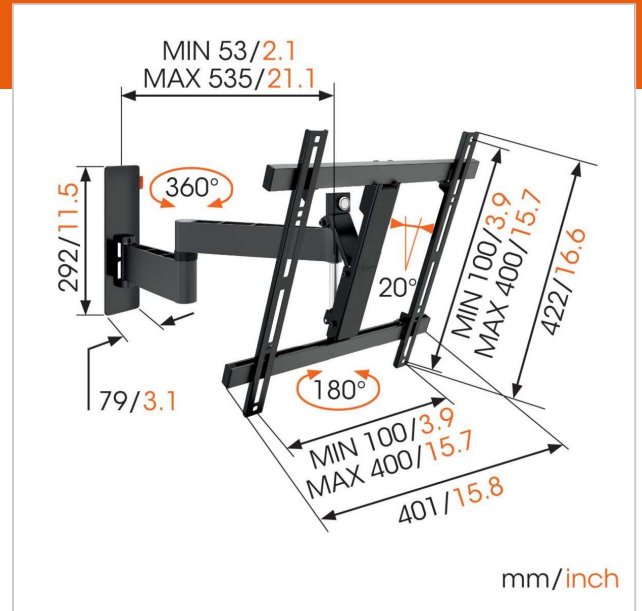

WALL 3245 Full-Motion TV Wall Mount (black)

Article number (SKU)
Colour

8353120
Black

Key Benefits

- Easily level your TV even after installation
- Guide your cables
- Simply Smart Value: Great comfort for an affordable price
- Tilt (up to 20°) to avoid reflections
- Use the app and mark the first drilling hole easily!

TV bracket with turning function for TVs up to 20 kg

The WALL 3245 full motion TV bracket is a very popular wall mount. The WALL 3245 is suitable for securely mounting virtually any model of TV, from 32" to 55" (81-140 cm), on the wall. The maximum turning angle is 180° and the max. tilting angle is 20°.

Your TV moves in all directions

Mount your TV on the wall with a full motion WALL TV bracket for the best view of your TV from anywhere in the room. You simply turn the TV towards you. You never again have to worry about annoying reflections. With the WALL full-motion wall mount, you can turn your TV to any desired position.

WALL 3245 Full-Motion TV Wall Mount (black)

www.vogels.com

VOGEL'S HOLDING BV 2019 (c) All rights reserved.
Subject to printing errors, technical and price amendments.
Date: 2019-06-25

Specifications

Product type number	WALL 3245
Article number (SKU)	8353120
Colour	Black
EAN single box	8712285335426
Product size	M
TÜV certified	Yes
Tilt	Tilt up to 20°
Turn	Full motion (up to 180°)
Guarantee	Lifetime
Min. screen size (inch)	32
Max. screen size (inch)	55
Max. weight load (kg)	20
Min. hole pattern	100mm x 100mm
Max. hole pattern	400mm x 400mm
Max. bolt size	M8
Max. height of interface (mm)	422
Max. width of interface (mm)	402
Cable management	Cable clip
Max. distance to the wall (mm)	540
Min. distance to the wall (mm)	55
Number of pivot points	3
Universal or fixed hole pattern	Universal
What's in the box	<ul style="list-style-type: none"> • Mounting instructions • TV mount guide app • TV mounting kit • Wall mount