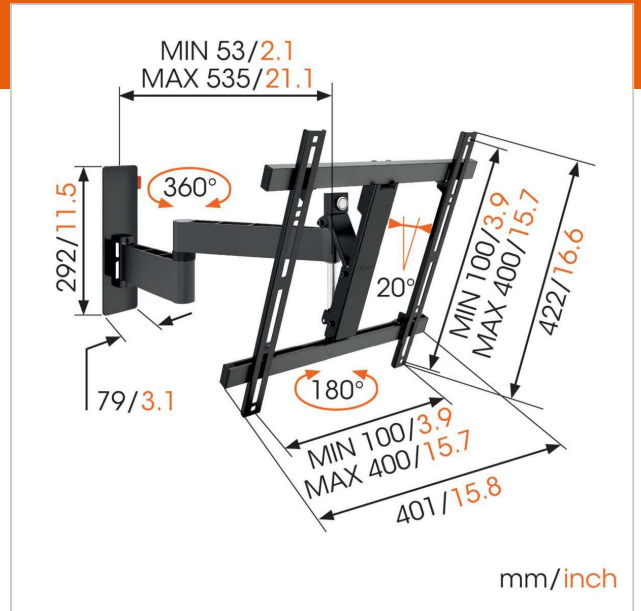

WALL 3245 Full-Motion TV Wall Mount (black)

Article number (SKU)
Colour

8353120
Black

Key Benefits

- Easily level your TV even after installation
- Guide your cables
- Simply Smart Value: Great comfort for an affordable price
- Tilt (up to 20°) to avoid reflections
- Use the app and mark the first drilling hole easily!

TV bracket with turning function for TVs up to 20 kg

The WALL 3245 full motion TV bracket is a very popular wall mount. The WALL 3245 is suitable for securely mounting virtually any model of TV, from 32" to 55" (81-140 cm), on the wall. The maximum turning angle is 180° and the max. tilting angle is 20°.

Your TV moves in all directions

Mount your TV on the wall with a full motion WALL TV bracket for the best view of your TV from anywhere in the room. You simply turn the TV towards you. You never again have to worry about annoying reflections. With the WALL full-motion wall mount, you can turn your TV to any desired position.

WALL 3245 Full-Motion TV Wall Mount (black)

www.vogels.com

VOGEL'S HOLDING BV 2019 (c) All rights reserved.
Subject to printing errors, technical and price amendments.
Date:2020-01-28

Specifications

Product type number	WALL 3245
Article number (SKU)	8353120
Colour	Black
EAN single box	8712285335426
Product size	M
TÜV certified	Yes
Tilt	Tilt up to 20°
Turn	Full motion (up to 180°)
Guarantee	Lifetime
Min. screen size (inch)	32
Max. screen size (inch)	55
Max. weight load (kg)	20
Min. hole pattern	100mm x 100mm
Max. hole pattern	400mm x 400mm
Max. bolt size	M8
Max. height of interface (mm)	422
Max. width of interface (mm)	402
Cable management	Cable clip
Max. distance to the wall (mm)	540
Max. horizontal hole pattern (mm)	400
Max. vertical hole pattern (mm)	400
Min. distance to the wall (mm)	55
Number of pivot points	3
Universal or fixed hole pattern	Universal
What's in the box	• Mounting instructions