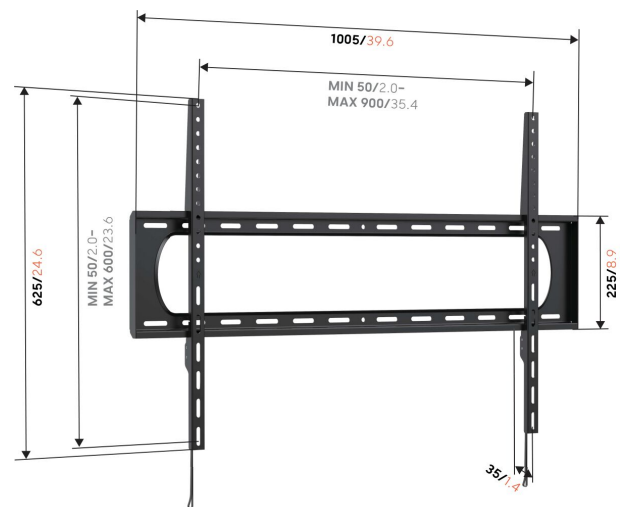

UP 9003 Fixed TV Wall Mount XL

Key Benefits

- Mount your TV exactly where you want it to be
- Tested up to 3 times max. TV weight
- Easy to place and remove with a single click
- Reliable quality for an affordable price

An excellent choice for large TVs.

The UP 9005 Fixed TV Wall Mount makes installation simple and effortless. All materials needed for both wall and TV mounting are included, ensuring a strong and secure setup in just three easy steps. Additionally Vogel's TV mount is tested extensively.

mm/inch
VESA mounting holes

UP 9003 Fixed TV Wall Mount XL

Specifications

Min. screen size (inch)	55
Max. screen size (inch)	120
Min. horizontal hole pattern (mm)	50
Max. horizontal hole pattern (mm)	900
Min. vertical hole pattern (mm)	50
Max. vertical hole pattern (mm)	600
Max. height of interface (mm)	625
Max. width of interface (mm)	1005
Max. weight load (kg)	120
Max. weight load (Lbs)	264.55
Spirit level included	No
Height	6250
Width	1005
Depth	35
Article number (SKU)	8490030
EAN single box	8712285417108
Colour	Black
Guarantee	5 years