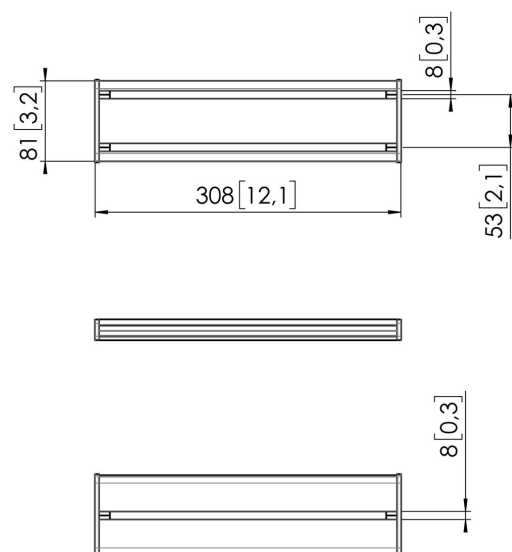

MOMO C430 Interface Bar Component, 30 cm (black)

Største fordele

Build your ideal monitor arm The MOMO C430 Interface Bar Component, 30 cm, is part of MOMO Motion and Motion+. Specially designed for optimal monitor alignment. Endless possibilities Create a multi-monitor set-up with just a few components. Including both straight and angled positions. MOMO monitor arm accessories and components are installed using just one allen (hex) key, cleverly integrated into the product. So you'll always have the right tool at hand.

MOMO C430 Interface Bar Component, 30 cm (black)

Specifikationer

Varenummer	7164300
Farve	Sort
EAN enkelt pakke	8712285354427
Højde	81
Længde	308
Dybde	21
TÜV-certificeret	Ja
Garanti	10 år

VOGEL'S HOLDING BV (©)