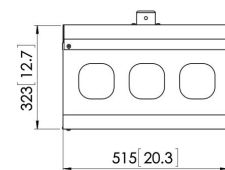

PPA 320 Projector anti-theft Housing

The PPA 310 is an anti-theft housing for small-medium sized projectors, while the PPA 320 is designed for the bigger size projectors. Both offer maximum protection to projectors in schools and public environment. Max. projector size 510 x 460 x 180 mm (W x D x H)

PPA 320 Projector anti-theft Housing

Specifications

Article number (SKU)	7093204
Colour	Silver
EAN single box	8712285322723
Height	323
Width	539
Depth	515
Guarantee	5 years

VOGEL'S HOLDING BV (©)

All rights reserved.
Subject to printing errors,
technical and price
amendments.