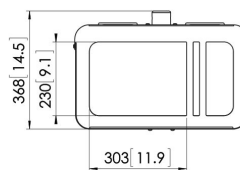

PPA 320 Projector anti-theft Housing

The PPA 310 is an anti-theft housing for small-medium sized projectors, while the PPA 320 is designed for the bigger size projectors. Both offer maximum protection to projectors in schools and public environment. Max. projector size 510 x 460 x 180 mm (W x D x H)

PPA 320 Projector anti-theft Housing

Specifications

Article number (SKU)	7093204
Colour	Silver
EAN single box	8712285322723
Height	323
Width	539
Depth	515
Guarantee	5 years

VOGEL'S HOLDING BV (©)

All rights reserved.
Subject to printing errors,
technical and price
amendments.