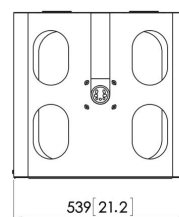

PPA 320 Projector anti-theft Housing

The PPA 310 is an anti-theft housing for small-medium sized projectors, while the PPA 320 is designed for the bigger size projectors. Both offer maximum protection to projectors in schools and public environment. Max. projector size 510 x 460 x 180 mm (W x D x H)

PPA 320 Projector anti-theft Housing

Specifications

Article number (SKU)	7093204
Colour	Silver
EAN single box	8712285322723
Height	323
Width	539
Depth	515
Guarantee	5 years

VOGEL'S HOLDING BV (©)

All rights reserved.
Subject to printing errors,
technical and price
amendments.