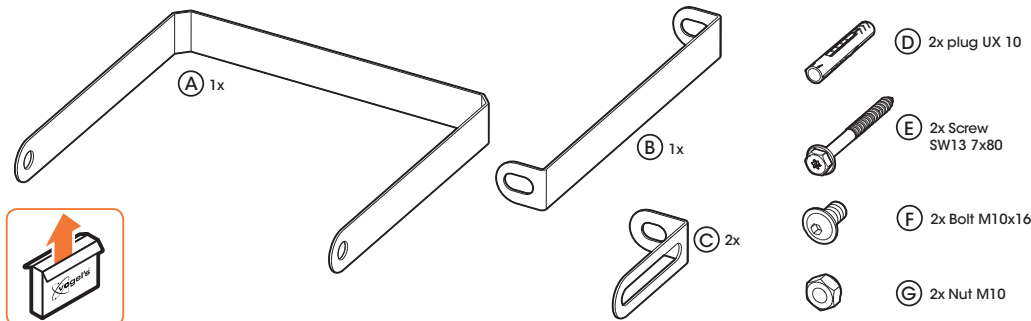

Designed and engineered in the Netherlands
More information on: www.vogels.com

VOGEL'S PRODUCTS BV, HONDSRUGLAAN 93, 5628 DB EINDHOVEN, THE NETHERLANDS