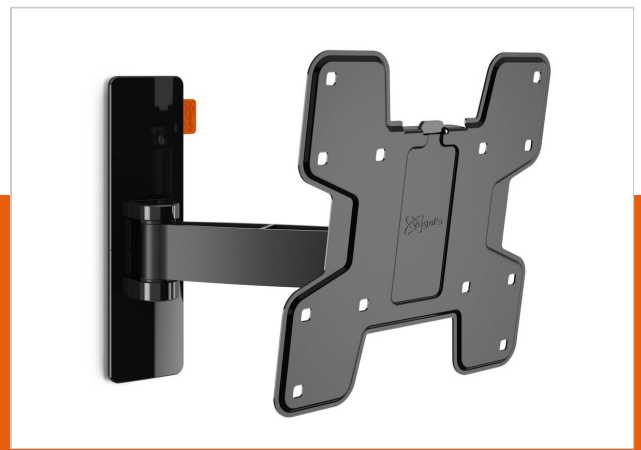

WALL 2125 Full-Motion TV Wall Mount (black)

Article number (SKU)
Colour

8352060
Black

Key Benefits

- Easily level your TV even after installation
- Guide your cables
- Simply Smart Value: Great comfort for an affordable price
- Smoothly turn your TV up to 120°
- Tilt (up to 20°) to avoid reflections

For TVs up to 40 inch (102 cm)

WALL 2125 is a durable TV wall mount, suitable for 19 to 40 inch (48 to 102 cm) TVs weighing up to 15 kg (33 lbs). Get the perfect viewing angle. Place a small TV in a handy spot on the wall or in a corner of your kitchen, a workspace or a kid's bedroom with the WALL 2125 TV wall mount. Easily swing your TV away from the wall and tilt it up or down for the perfect view.

The WALL series: simply smart value

Vogel's designers drew upon over 40 years of highly durable Dutch design for the audiovisual market when they developed the clean and modern brackets of the WALL series. This resulted in affordable, smart wall brackets backed by a lifetime guarantee. Simply smart value. Want a great angle from any position? Need a perfect viewing angle, no matter where you are in the room? Take a look at our full-motion TV wall brackets, which turn up to 180°.

WALL 2125 Full-Motion TV Wall Mount (black)

www.vogels.com

VOGEL'S HOLDING BV 2019 (c) All rights reserved.
Subject to printing errors, technical and price amendments.
Date: 2019-06-25

Specifications

Product type number	WALL 2125
Article number (SKU)	8352060
Colour	Black
EAN single box	8712285327704
Product size	S
TÜV certified	Yes
Tilt	Tilt -10°/+10°
Turn	Motion (up to 120°)
Guarantee	Lifetime
Min. screen size (inch)	19
Max. screen size (inch)	40
Max. weight load (kg)	15
Max. bolt size	M8
Max. height of interface (mm)	227
Max. width of interface (mm)	318
Max. distance to the wall (mm)	238
Min. distance to the wall (mm)	58
Number of pivot points	2
Universal or fixed hole pattern	Fixed