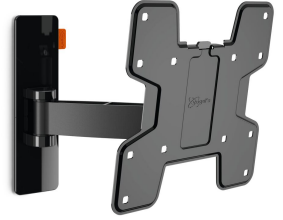

WALL 2125 Full-Motion TV Wall Mount (black)

For TVs up to 40 inch (102 cm)

WALL 2125 is a durable TV wall mount, suitable for 19 to 40 inch (48 to 102 cm) TVs weighing up to 15 kg (33 lbs). Get the perfect viewing angle. Place a small TV in a handy spot on the wall or in a corner of your kitchen, a workspace or a kid's bedroom with the WALL 2125 TV wall mount. Easily swing your TV away from the wall and tilt it up or down for the perfect view.

mm/inch
VESA mounting holes

WALL 2125 Full-Motion TV Wall Mount (black)

Specifications

Article number (SKU)	8352060
Colour	Black
EAN single box	8712285327704
Product size	S
TÜV certified	Yes
Tilt	Tilt -10°/+10°
Turn	Motion (up to 120°)
Guarantee	Lifetime
Min. screen size (inch)	19
Max. screen size (inch)	40
Max. weight load (kg/Lbs)	15 / 33.07
Max. bolt size	M8
Max. height of interface (mm)	227
Max. width of interface (mm)	318
Certifications	TÜV
Max. distance to the wall (mm / inch)	238 / 9.37
Min. distance to the wall (mm / inch)	58 / 2.28
Number of pivot points	2
Universal or fixed hole pattern	Fixed