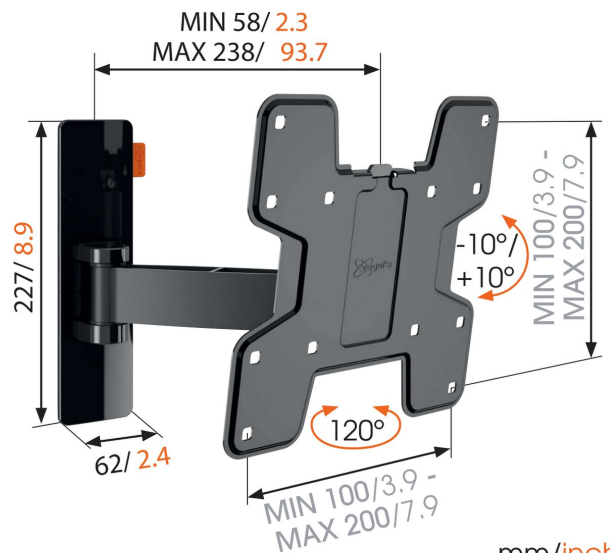

WALL 2125 Full-Motion TV Wall Mount (black)

For TVs up to 40 inch (102 cm)

WALL 2125 is a durable TV wall mount, suitable for 19 to 40 inch (48 to 102 cm) TVs weighing up to 15 kg (33 lbs). Get the perfect viewing angle. Place a small TV in a handy spot on the wall or in a corner of your kitchen, a workspace or a kid's bedroom with the WALL 2125 TV wall mount. Easily swing your TV away from the wall and tilt it up or down for the perfect view.

mm/inch
VESA mounting holes

WALL 2125 Full-Motion TV Wall Mount (black)

Specifications

Article number (SKU)	8352060
Colour	Black
EAN single box	8712285327704
Product size	S
TÜV certified	Yes
Tilt	Tilt -10°/+10°
Turn	Motion (up to 120°)
Guarantee	Lifetime
Min. screen size (inch)	19
Max. screen size (inch)	40
Max. weight load (kg/Lbs)	15 / 33.07
Max. bolt size	M8
Max. height of interface (mm)	227
Max. width of interface (mm)	318
Certifications	TÜV
Max. distance to the wall (mm / inch)	238 / 9.37
Min. distance to the wall (mm / inch)	58 / 2.28
Number of pivot points	2
Universal or fixed hole pattern	Fixed