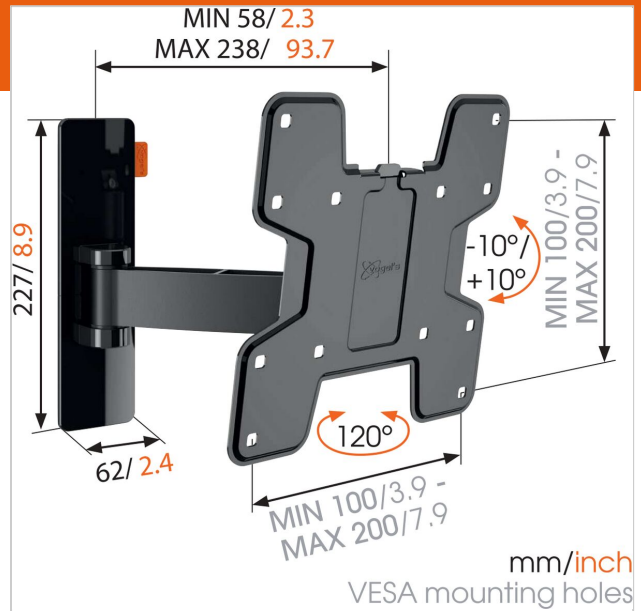

WALL 2125 Full-Motion TV Wall Mount (black)

Article number (SKU)
Colour

8352060
Black

Key Benefits

- Easily level your TV even after installation
- Guide your cables
- Simply Smart Value: Great comfort for an affordable price
- Smoothly turn your TV up to 120°
- Tilt (up to 20°) to avoid reflections

For TVs up to 40 inch (102 cm)

WALL 2125 is a durable TV wall mount, suitable for 19 to 40 inch (48 to 102 cm) TVs weighing up to 15 kg (33 lbs). Get the perfect viewing angle. Place a small TV in a handy spot on the wall or in a corner of your kitchen, a workspace or a kid's bedroom with the WALL 2125 TV wall mount. Easily swing your TV away from the wall and tilt it up or down for the perfect view.

The WALL series: simply smart value

Vogel's designers drew upon over 40 years of highly durable Dutch design for the audiovisual market when they developed the clean and modern brackets of the WALL series. This resulted in affordable, smart wall brackets backed by a lifetime guarantee. Simply smart value. Want a great angle from any position? Need a perfect viewing angle, no matter where you are in the room? Take a look at our full-motion TV wall brackets, which turn up to 180°.

WALL 2125 Full-Motion TV Wall Mount (black)

www.vogels.com

VOGEL'S HOLDING BV 2019 (c) All rights reserved.
Subject to printing errors, technical and price amendments.
Date: 2019-06-25

Specifications

Product type number	WALL 2125
Article number (SKU)	8352060
Colour	Black
EAN single box	8712285327704
Product size	S
TÜV certified	Yes
Tilt	Tilt -10°/+10°
Turn	Motion (up to 120°)
Guarantee	Lifetime
Min. screen size (inch)	19
Max. screen size (inch)	40
Max. weight load (kg)	15
Max. bolt size	M8
Max. height of interface (mm)	227
Max. width of interface (mm)	318
Max. distance to the wall (mm)	238
Min. distance to the wall (mm)	58
Number of pivot points	2
Universal or fixed hole pattern	Fixed