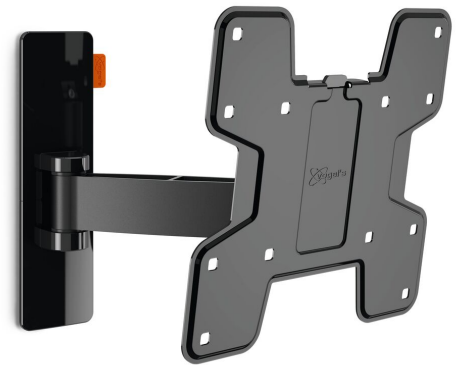

WALL 2125 Full-Motion TV Wall Mount (black)

For TVs up to 40 inch (102 cm)

WALL 2125 is a durable TV wall mount, suitable for 19 to 40 inch (48 to 102 cm) TVs weighing up to 15 kg (33 lbs). Get the perfect viewing angle. Place a small TV in a handy spot on the wall or in a corner of your kitchen, a workspace or a kid's bedroom with the WALL 2125 TV wall mount. Easily swing your TV away from the wall and tilt it up or down for the perfect view.

mm/inch
VESA mounting holes

WALL 2125 Full-Motion TV Wall Mount (black)

Specifications

Article number (SKU)	8352060
Colour	Black
EAN single box	8712285327704
Product size	S
TÜV certified	Yes
Tilt	Tilt -10°/+10°
Turn	Motion (up to 120°)
Guarantee	Lifetime
Min. screen size (inch)	19
Max. screen size (inch)	40
Max. weight load (kg/Lbs)	15 / 33.07
Max. bolt size	M8
Max. height of interface (mm)	227
Max. width of interface (mm)	318
Certifications	TÜV
Max. distance to the wall (mm / inch)	238 / 9.37
Min. distance to the wall (mm / inch)	58 / 2.28
Number of pivot points	2
Universal or fixed hole pattern	Fixed