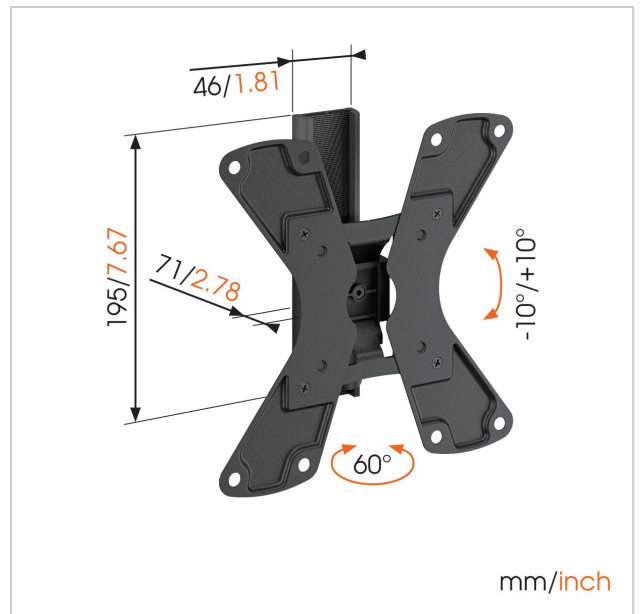

WALL 1120 Full-Motion TV Wall Mount

Article number (SKU)
Colour

8351070
Black

Key Benefits

- Smoothly turn your TV up to 60°
- Tilt (up to -10°/+10°) to avoid reflections

For TVs up to 40 inch (102 cm)

WALL 1120 is a durable TV wall mount, suitable for 19 to 40 inch (48 to 102 cm) TVs weighing up to 15 kg (33 lbs). Get the perfect viewing angle. Place a small TV in a handy spot on the wall or in a corner of your kitchen, a workspace or a kid's bedroom with the WALL 1120 TV wall mount. Easily swing your TV away from the wall and tilt it up or down for the perfect view.

The WALL series: simply smart value

Vogel's designers drew upon over 40 years of highly durable Dutch design for the audiovisual market when they developed the clean and modern brackets of the WALL series. This resulted in affordable, smart wall brackets backed by a lifetime guarantee. Simply smart value. Want a great angle from any position? Need a perfect viewing angle, no matter where you are in the room? Take a look at our full-motion TV wall brackets, which turn up to 180°.

WALL 1120 Full-Motion TV Wall Mount

www.vogels.com

VOGEL'S HOLDING BV 2019 (c) All rights reserved.
Subject to printing errors, technical and price amendments.
Date: 2019-06-25

Specifications

Product type number	WALL 1120
Article number (SKU)	8351070
Colour	Black
EAN single box	8712285320668
Product size	S
TÜV certified	Yes
Tilt	Tilt -10°/+10°
Turn	Limited motion (up to 60°)
Guarantee	Lifetime
Min. screen size (inch)	19
Max. screen size (inch)	37
Max. weight load (kg)	15
Max. bolt size	M8
Max. height of interface (mm)	195
Max. width of interface (mm)	116
Min. distance to the wall (mm)	70
Universal or fixed hole pattern	Fixed
What's in the box	<ul style="list-style-type: none"> • Mounting instructions • TV mounting kit • Wall mount • Wall mounting kit