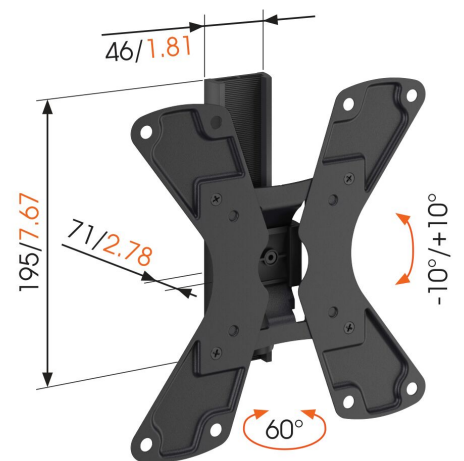

## WALL 1120 Full-Motion TV Wall Mount

### Key Benefits

- Also suited for wall-mounting your monitor
- Tilt (up to  $-10^{\circ}/+10^{\circ}$ ) to avoid reflections
- Smoothly turn your TV up to  $60^{\circ}$

### For TVs up to 40 inch (102 cm)

WALL 1120 is a durable TV wall mount, suitable for 19 to 37 inch (48 to 94 cm) TVs weighing up to 15 kg (33 lbs). Get the perfect viewing angle. Place a small TV in a handy spot on the wall or in a corner of your kitchen, a workspace or a kid's bedroom with the WALL 1120 TV wall mount. Easily swing your TV away from the wall and tilt it up or down for the perfect view.

## Specifications

Article number (SKU)	8351070
Colour	Black
EAN single box	8712285320668
Product size	S
TÜV certified	Yes
Tilt	Tilt -10°/+10°
Turn	Limited motion (up to 60°)
Guarantee	Lifetime
Min. screen size (inch)	19
Max. screen size (inch)	37
Max. weight load (kg/Lbs)	15 / 33.07
Max. bolt size	M8
Max. height of interface (mm)	195
Max. width of interface (mm)	116
Certifications	TÜV
Max. horizontal hole pattern (mm)	200
Max. vertical hole pattern (mm)	200
Min. distance to the wall (mm / inch)	70 / 2.76
Number of pivot points	1
Universal or fixed hole pattern	Fixed