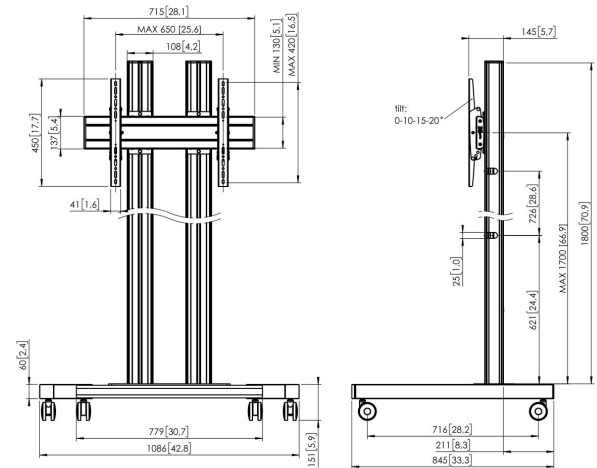

TD1864 Display Trolley ≥65" (silver)

Trolley kit TD1864

Display size: >65" 65" Fitment: 600x400 Max. load: 80 kg - 176 lbs
 Kit consists of: • 1x PFT 8530 Trolley frame • 2x PUC 2718 Pole 180 cm • 1x PFB 3407 Interface bar • 1x PFS 3304 Interface display strips

TD1864 Display Trolley ≥65" (silver)

Specifications

Article number (SKU)	7953064
Colour	Silver
EAN single box	8712285333200
Height	1951
Width	1086
Depth	845
TÜV certified	Yes
Tilt	Tilt up to 20°
Guarantee	5 years
Max. weight load (kg/Lbs)	80 / 176.37
Min. hole pattern	100mm x 100mm
Max. hole pattern	650mm x 420mm
Max. bolt size	M8
Max. height of interface (mm)	450
Max. width of interface (mm)	715
Max. distance to floor - center display (mm)	1851
Max. horizontal hole pattern (mm)	650
Max. vertical hole pattern (mm)	420
Min. horizontal hole pattern (mm)	100
Min. screen size (inch)	65
Min. vertical hole pattern (mm)	100
Universal or fixed hole pattern	Universal