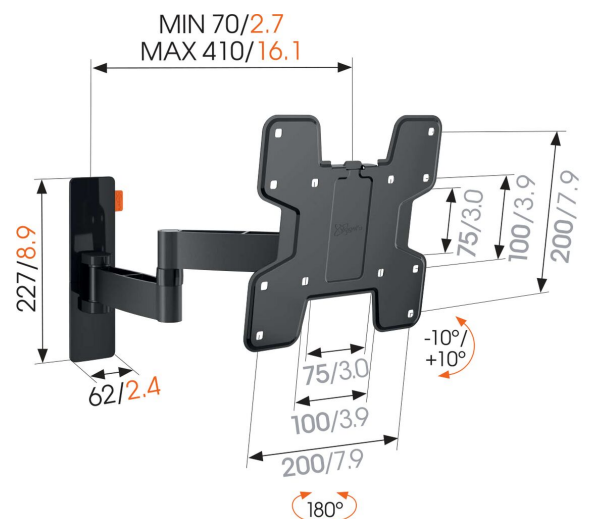

## W53060 Full-Motion TV Wall Mount (black)

### Key Benefits

- Easily level your TV even after installation
- Guide your cables
- Simply Smart Value: Great comfort for an affordable price
- Smoothly turn your TV up to 180°
- Tilt (up to 20°) to avoid reflections

### For TVs up to 43 inch (109 cm)

W53060 is a durable TV wall mount, suitable for 19 to 43 inch (48 to 109 cm) TVs weighing up to 15 kg (33 lbs). Watching TV from your favourite places Do you find yourself wanting to watch TV from several places in your room? The W53050 full-motion mount from Vogel's helps you do that. Enjoy your favourite series from the couch at night, and then turn the TV for the perfect view of the morning news at the breakfast table.

# Specifications

Article number (SKU)	8453060
Colour	Black
EAN single box	8712285328305
Product size	S
TÜV certified	Yes
Tilt	Tilt -10°/+10°
Turn	Full motion (up to 180°)
Guarantee	Lifetime
Min. screen size (inch)	19
Max. screen size (inch)	43
Max. weight load (kg/Lbs)	15 / 33.07
Max. bolt size	M8
Max. height of interface (mm)	301
Max. width of interface (mm)	302
Certifications	TÜV
Max. distance to the wall (mm / inch)	410 / 16.14
Min. distance to the wall (mm / inch)	70 / 2.76
Number of pivot points	3
Universal or fixed hole pattern	Fixed