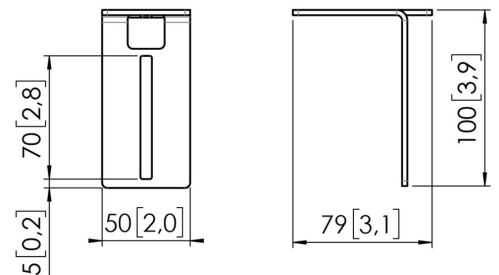

RISE A 121 Soundbar Bracket

Key Benefits

- Complete your RISE Display lift with handy accessories
- Quick and easy installation
- TÜV-5 certified

Sound Bar Mount for display lifts

With the RISE A 121 Sound Bar Mount, you can attach any sound bar to a Vogel's RISE motorized display lift. The mount strips are adjustable in width by 5-85 cm. The height and depth can be adjusted by 10-14 cm, depending on the type of sound bar, making this accessory suitable for almost every brand. The sound bar moves along with the height adjustment of the motorized display lift. Easy to install In combination with the A 111 Accessory Mounting Kit, you can attach the sound bar mount easily and quickly to the back of the display.

RISE A121 Soundbar Bracket

Specifications

Max. weight load (kg)	6
Max. weight load (Lbs)	13.23
Adjustable depth	Yes
Adjustable height	Yes
Height	100
Width	50
Depth	79
Article number (SKU)	7301210
EAN single box	8712285356780
Colour	Black
Certifications	TAA TÜV
TÜV certified	Yes
Guarantee	5 years